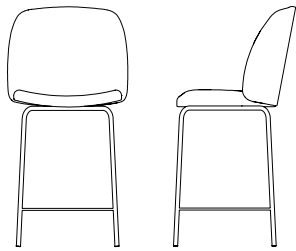

ZAZ

ZA70

ZAZ

Make your meeting space all the more stylish by including the Zaz chair. Bringing a warm contemporary feel to your conference rooms, Zaz is also a perfect choice in corporate dining spaces. Its coziness will allow anyone relax. The collection's minimalist design creates a unique contrast by combining a fully upholstered curved back with angled legs. Perfectly tailor Zaz to your space by choosing from several base options (wood, metal and caster bases).

ROUILLARD

ZA25 & ZA44

ZAZ

ZA43
BW 19" SW 19" BH 15.5"
SH 19.5" SD 18"

ZA54
BW 19" SW 19" BH 15.5"
SH 19.5" SD 18"

ZA70
BW 19" SW 19" BH 15.5"
SH 18.5" SD 18"

ZA71
BW 19" SW 19" BH 15.5"
SH 19" SD 18"

ROUILLARD

ZA25
BW 19" SW 19" BH 15.5"
SH 30" SD 18"

ZA35
BW 19" SW 19" BH 15.5"
SH 26" SD 18"

ZC25
BW 19" SW 19" BH 11.75"
SH 30" SD 18"

ZC35
BW 19" SW 19" BH 11.75"
SH 26" SD 18"