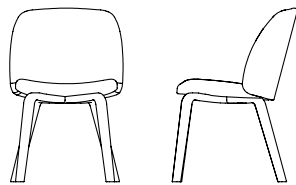

ZAZ

ZA70

ZAZ

Make your meeting space all the more stylish by including the Zaz chair. Bringing a warm contemporary feel to your conference rooms, Zaz is also a perfect choice in corporate dining spaces. Its coziness will allow anyone relax. The collection's minimalist design creates a unique contrast by combining a fully upholstered curved back with angled legs. Perfectly tailor Zaz to your space by choosing from several base options (wood, metal and caster bases).

ROUILLARD

ZA25 & ZA44

ZAZ

ZA43
BW 19" SW 19" BH 15.5"
SH 19.5" SD 18"

ZA54
BW 19" SW 19" BH 15.5"
SH 19.5" SD 18"

ZA70
BW 19" SW 19" BH 15.5"
SH 18.5" SD 18"

ZA71
BW 19" SW 19" BH 15.5"
SH 19" SD 18"

ROUILLARD

ZA25
BW 19" SW 19" BH 15.5"
SH 30" SD 18"

ZA35
BW 19" SW 19" BH 15.5"
SH 26" SD 18"

ZC25
BW 19" SW 19" BH 11.75"
SH 30" SD 18"

ZC35
BW 19" SW 19" BH 11.75"
SH 26" SD 18"