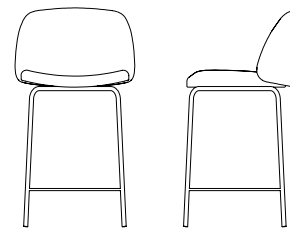

ZAZ

ZA70

ZAZ

Make your meeting space all the more stylish by including the Zaz chair. Bringing a warm contemporary feel to your conference rooms, Zaz is also a perfect choice in corporate dining spaces. Its coziness will allow anyone relax. The collection's minimalist design creates a unique contrast by combining a fully upholstered curved back with angled legs. Perfectly tailor Zaz to your space by choosing from several base options (wood, metal and caster bases).

ROUILLARD

ZA25 & ZA44

ZAZ

ZA43
BW 19" SW 19" BH 15.5"
SH 19.5" SD 18"

ZA54
BW 19" SW 19" BH 15.5"
SH 19.5" SD 18"

ZA70
BW 19" SW 19" BH 15.5"
SH 18.5" SD 18"

ZA71
BW 19" SW 19" BH 15.5"
SH 19" SD 18"

ROUILLARD

ZA25
BW 19" SW 19" BH 15.5"
SH 30" SD 18"

ZA35
BW 19" SW 19" BH 15.5"
SH 26" SD 18"

ZC25
BW 19" SW 19" BH 11.75"
SH 30" SD 18"

ZC35
BW 19" SW 19" BH 11.75"
SH 26" SD 18"