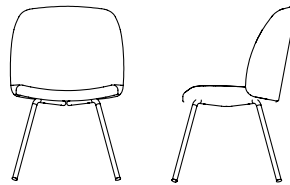

ZAZ

ZA70

ZAZ

Make your meeting space all the more stylish by including the Zaz chair. Bringing a warm contemporary feel to your conference rooms, Zaz is also a perfect choice in corporate dining spaces. Its coziness will allow anyone relax. The collection's minimalist design creates a unique contrast by combining a fully upholstered curved back with angled legs. Perfectly tailor Zaz to your space by choosing from several base options (wood, metal and caster bases).

ROUILLARD

ZA25 & ZA44

ZAZ

ZA43
BW 19" SW 19" BH 15.5"
SH 19.5" SD 18"

ZA54
BW 19" SW 19" BH 15.5"
SH 19.5" SD 18"

ZA70
BW 19" SW 19" BH 15.5"
SH 18.5" SD 18"

ZA71
BW 19" SW 19" BH 15.5"
SH 19" SD 18"

ROUILLARD

ZA25
BW 19" SW 19" BH 15.5"
SH 30" SD 18"

ZA35
BW 19" SW 19" BH 15.5"
SH 26" SD 18"

ZC25
BW 19" SW 19" BH 11.75"
SH 30" SD 18"

ZC35
BW 19" SW 19" BH 11.75"
SH 26" SD 18"