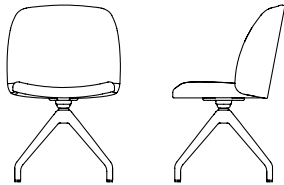

ZAZ

ZA70

ZAZ

Make your meeting space all the more stylish by including the Zaz chair. Bringing a warm contemporary feel to your conference rooms, Zaz is also a perfect choice in corporate dining spaces. Its coziness will allow anyone relax. The collection's minimalist design creates a unique contrast by combining a fully upholstered curved back with angled legs. Perfectly tailor Zaz to your space by choosing from several base options (wood, metal and caster bases).

ROUILLARD

ZA25 & ZA44

ZAZ

ZA43
BW 19" SW 19" BH 15.5"
SH 19.5" SD 18"

ZA54
BW 19" SW 19" BH 15.5"
SH 19.5" SD 18"

ZA70
BW 19" SW 19" BH 15.5"
SH 18.5" SD 18"

ZA71
BW 19" SW 19" BH 15.5"
SH 19" SD 18"

ROUILLARD

ZA25
BW 19" SW 19" BH 15.5"
SH 30" SD 18"

ZA35
BW 19" SW 19" BH 15.5"
SH 26" SD 18"

ZC25
BW 19" SW 19" BH 11.75"
SH 30" SD 18"

ZC35
BW 19" SW 19" BH 11.75"
SH 26" SD 18"