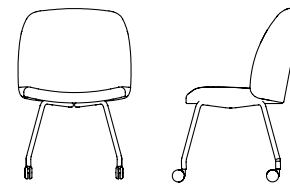

ZAZ

ZA70

ZAZ

Make your meeting space all the more stylish by including the Zaz chair. Bringing a warm contemporary feel to your conference rooms, Zaz is also a perfect choice in corporate dining spaces. Its coziness will allow anyone relax. The collection's minimalist design creates a unique contrast by combining a fully upholstered curved back with angled legs. Perfectly tailor Zaz to your space by choosing from several base options (wood, metal and caster bases).

ROUILLARD

ZA25 & ZA44

ZAZ

ZA43
BW 19" SW 19" BH 15.5"
SH 19.5" SD 18"

ZA54
BW 19" SW 19" BH 15.5"
SH 19.5" SD 18"

ZA70
BW 19" SW 19" BH 15.5"
SH 18.5" SD 18"

ZA71
BW 19" SW 19" BH 15.5"
SH 19" SD 18"

ROUILLARD

ZA25
BW 19" SW 19" BH 15.5"
SH 30" SD 18"

ZA35
BW 19" SW 19" BH 15.5"
SH 26" SD 18"

ZC25
BW 19" SW 19" BH 11.75"
SH 30" SD 18"

ZC35
BW 19" SW 19" BH 11.75"
SH 26" SD 18"