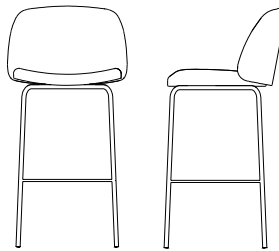

ZAZ

ZA70

ZAZ

Make your meeting space all the more stylish by including the Zaz chair. Bringing a warm contemporary feel to your conference rooms, Zaz is also a perfect choice in corporate dining spaces. Its coziness will allow anyone relax. The collection's minimalist design creates a unique contrast by combining a fully upholstered curved back with angled legs. Perfectly tailor Zaz to your space by choosing from several base options (wood, metal and caster bases).

ROUILLARD

ZA25 & ZA44

ZAZ

ZA43
BW 19" SW 19" BH 15.5"
SH 19.5" SD 18"

ZA54
BW 19" SW 19" BH 15.5"
SH 19.5" SD 18"

ZA70
BW 19" SW 19" BH 15.5"
SH 18.5" SD 18"

ZA71
BW 19" SW 19" BH 15.5"
SH 19" SD 18"

ROUILLARD

ZA25
BW 19" SW 19" BH 15.5"
SH 30" SD 18"

ZA35
BW 19" SW 19" BH 15.5"
SH 26" SD 18"

ZC25
BW 19" SW 19" BH 11.75"
SH 30" SD 18"

ZC35
BW 19" SW 19" BH 11.75"
SH 26" SD 18"