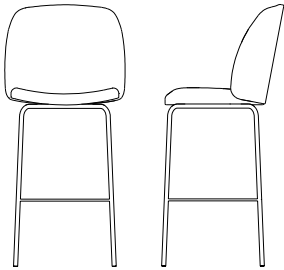

ZAZ

ZA70

ZAZ

Make your meeting space all the more stylish by including the Zaz chair. Bringing a warm contemporary feel to your conference rooms, Zaz is also a perfect choice in corporate dining spaces. Its coziness will allow anyone relax. The collection's minimalist design creates a unique contrast by combining a fully upholstered curved back with angled legs. Perfectly tailor Zaz to your space by choosing from several base options (wood, metal and caster bases).

ROUILLARD

ZA25 & ZA44

ZAZ

ZA43
BW 19" SW 19" BH 15.5"
SH 19.5" SD 18"

ZA54
BW 19" SW 19" BH 15.5"
SH 19.5" SD 18"

ZA70
BW 19" SW 19" BH 15.5"
SH 18.5" SD 18"

ZA71
BW 19" SW 19" BH 15.5"
SH 19" SD 18"

ROUILLARD

ZA25
BW 19" SW 19" BH 15.5"
SH 30" SD 18"

ZA35
BW 19" SW 19" BH 15.5"
SH 26" SD 18"

ZC25
BW 19" SW 19" BH 11.75"
SH 30" SD 18"

ZC35
BW 19" SW 19" BH 11.75"
SH 26" SD 18"