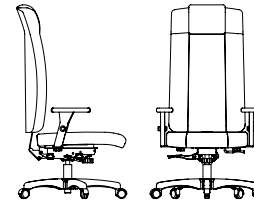

ROUILLARD

UG51NDPFG

URBEX

UG51
BW 17" SW 18.5" BH 22.5-24"
SH 18-22" SD 17.5"

UG52
BW 18" SW 19" BH 22.5-24"
SH 18-22" SD 17.5"

UG60
BW 17" SW 18" BH 20"
SH 18.5-22.5" SD 17.5"

UG92
BW 18" SW 19" BH 29.5-32"
SH 18-22" SD 17.5"