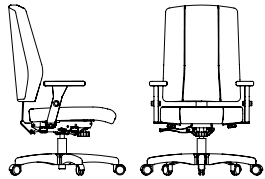

ROUILLARD

UG51NDPFG

URBEX

UG51
BW 17" SW 18.5" BH 22.5-24"
SH 18-22" SD 17.5"

UG52
BW 18" SW 19" BH 22.5-24"
SH 18-22" SD 17.5"

UG60
BW 17" SW 18" BH 20"
SH 18.5-22.5" SD 17.5"

UG92
BW 18" SW 19" BH 29.5-32"
SH 18-22" SD 17.5"