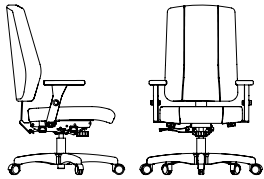

URBEX

ROUILLARD

UG92NDPFG

URBEX

Urbex chairs meld comfort and ingenuity seamlessly to provide maximal support and optimal customization. The ergonomic design of these products allow users to adjust height and width, as well as personalize the backrest and choose amongst several armrest options to suit their workspace and physical needs. Rouillard's unique multi-density process moulds and shapes the foam to provide workers with first-class comfort and extra durability. There's really nothing else like our Urbex line on the market.

ROUILLARD

UG51NDPFG

URBEX

UG51
BW 17" SW 18.5" BH 22.5-24"
SH 18-22" SD 17.5"

UG52
BW 18" SW 19" BH 22.5-24"
SH 18-22" SD 17.5"

UG60
BW 17" SW 18" BH 20"
SH 18.5-22.5" SD 17.5"

UG92
BW 18" SW 19" BH 29.5-32"
SH 18-22" SD 17.5"