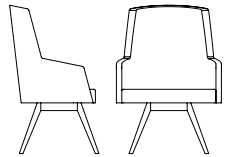

SOLO

HO53C

SOLO

As a modern-day descendant of the cozy club chair, our Solo collection's strong silhouette and bold curves promise comfort, even from across the room. This gracious yet ultra contemporary chair is residential in tone, and applies well to lounge settings, group huddles, and private office spaces. Place two or three Solo chairs together and you've got yourself an intimate grouping. With angled arms that are designed to fit under table surfaces, these chairs also function amazingly well in conference rooms and café settings.

ROUILLARD

HO44E

ROUILLARD

HO46CP5

SOLO

HO40
BW 22" SW 22" BH 14"
SH 17.5" SD 18"

HO43
BW 22" SW 22" BH 14"
SH 17.5" SD 18"

HO44
BW 22" SW 22" BH 14"
SH 17.5" SD 18"

HO45
BW 22" SW 22" BH 14"
SH 17.5" SD 19"

HO50
BW 22" SW 22" BH 24"
SH 17.5" SD 19"

HO54
BW 22" SW 22" BH 24"
SH 17.5" SD 19"

HO55
BW 22" SW 22" BH 24"
SH 17.5" SD 19"

HO56
BW 22" SW 22" BH 24"
SH 17-20.5" SD 19"