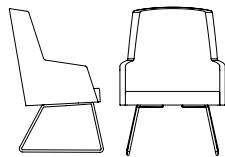

SOLO

HO53C

SOLO

As a modern-day descendant of the cozy club chair, our Solo collection's strong silhouette and bold curves promise comfort, even from across the room. This gracious yet ultra contemporary chair is residential in tone, and applies well to lounge settings, group huddles, and private office spaces. Place two or three Solo chairs together and you've got yourself an intimate grouping. With angled arms that are designed to fit under table surfaces, these chairs also function amazingly well in conference rooms and café settings.

ROUILLARD

HO44E

ROUILLARD

HO46CP5

SOLO

HO40
BW 22" SW 22" BH 14"
SH 17.5" SD 18"

HO43
BW 22" SW 22" BH 14"
SH 17.5" SD 18"

HO44
BW 22" SW 22" BH 14"
SH 17.5" SD 18"

HO45
BW 22" SW 22" BH 14"
SH 17.5" SD 19"

HO50
BW 22" SW 22" BH 24"
SH 17.5" SD 19"

HO54
BW 22" SW 22" BH 24"
SH 17.5" SD 19"

HO55
BW 22" SW 22" BH 24"
SH 17.5" SD 19"

HO56
BW 22" SW 22" BH 24"
SH 17-20.5" SD 19"