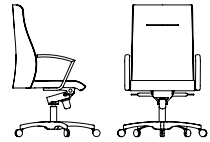

ROUILLARD

RV90C6CPD

RIVO

RV50

BW 20.5" SW 20.5" BH 19.5-22"
SH 17-20.5" SD 19"

RV90

BW 20.5" SW 20.5" BH 23.5-26"
SH 17-20.5" SD 19"

ROUILLARD