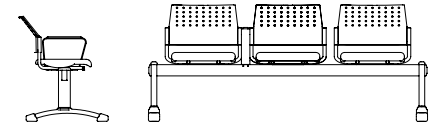

DEXTRA
QDP63
H 31" D 24" W 73"

ROUILLARD