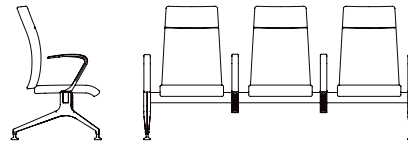

SPYDER
QSA53
H 38.5" D 26" W 74.25"