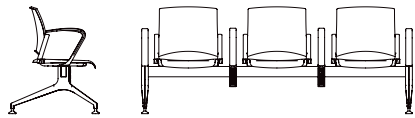

QUANTUM

MIA
QAP43
H 30" D 26" W 74.25"