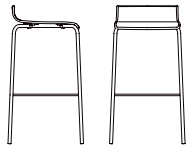

PLY

ROUILLARD

PLZ22C - PLN22C

PLY

With its minimal design, the Ply collection is pared back to its essence, yet is recognized for its slender, distinctive, vertical cut-out and refined silhouette which gives this chair plenty of personality. Our Ply chairs are stackable and ideal for seating big groups in corporate cafes, common areas, seminar rooms, and at study tables. The all-purpose Ply is available in three heights, so it can unify a space that needs both table chairs and bar or counter stools. The Ply line comes in wood or laminate, both with upholstery options. Not to mention, the fun scoop-style stool may also lend itself well to your workspace. With Rouillard's Pilium Ply collection, you're bound to find comfort, regardless of where you're seated!

ROUILLARD

PC35C - PLE22C - PLZ21C - PL25C - PLE22C

PLY

PL20/21/22
 BW 15.5" SW 16.25" BH 16.5"
 SH 17.5" SD 15"

PL25/26/27
 BW 15.5" SW 16.25" BH 16.5"
 SH 30" SD 15"

PL35/36/37
 BW 15.5" SW 16.25" BH 16.5"
 SH 24" SD 15"

PL40/41/42
 BW 15.5" SW 16.25" BH 16.5"
 SH 17-20.5" SD 15"

ROUILLARD

PC25/26/27
 BW 16.5" SW 16.25" BH 4.5"
 SH 30" SD 15"

PC35/36/37
 BW 16.5" SW 16.25" BH 4.5"
 SH 24" SD 15"

Shells

Antique White
Laminated