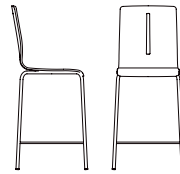

PLY

ROUILLARD

PLZ22C - PLN22C

PLY

With its minimal design, the Ply collection is pared back to its essence, yet is recognized for its slender, distinctive, vertical cut-out and refined silhouette which gives this chair plenty of personality. Our Ply chairs are stackable and ideal for seating big groups in corporate cafes, common areas, seminar rooms, and at study tables. The all-purpose Ply is available in three heights, so it can unify a space that needs both table chairs and bar or counter stools. The Ply line comes in wood or laminate, both with upholstery options. Not to mention, the fun scoop-style stool may also lend itself well to your workspace. With Rouillard's Pilium Ply collection, you're bound to find comfort, regardless of where you're seated!

ROUILLARD

PC35C - PLE22C - PLZ21C - PL25C - PLE22C

PLY

PL20/21/22
 BW 15.5" SW 16.25" BH 16.5"
 SH 17.5" SD 15"

PL25/26/27
 BW 15.5" SW 16.25" BH 16.5"
 SH 30" SD 15"

PL35/36/37
 BW 15.5" SW 16.25" BH 16.5"
 SH 24" SD 15"

PL40/41/42
 BW 15.5" SW 16.25" BH 16.5"
 SH 17-20.5" SD 15"

ROUILLARD

PC25/26/27
 BW 16.5" SW 16.25" BH 4.5"
 SH 30" SD 15"

PC35/36/37
 BW 16.5" SW 16.25" BH 4.5"
 SH 24" SD 15"

Shells

Antique White
Laminated