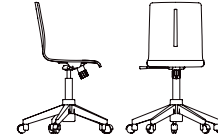

PLY

ROUILLARD

PLZ22C - PLN22C

PLY

With its minimal design, the Ply collection is pared back to its essence, yet is recognized for its slender, distinctive, vertical cut-out and refined silhouette which gives this chair plenty of personality. Our Ply chairs are stackable and ideal for seating big groups in corporate cafes, common areas, seminar rooms, and at study tables. The all-purpose Ply is available in three heights, so it can unify a space that needs both table chairs and bar or counter stools. The Ply line comes in wood or laminate, both with upholstery options. Not to mention, the fun scoop-style stool may also lend itself well to your workspace. With Rouillard's Pilium Ply collection, you're bound to find comfort, regardless of where you're seated!

ROUILLARD

PC35C - PLE22C - PLZ21C - PL25C - PLE22C

PLY

PL20/21/22
 BW 15.5" SW 16.25" BH 16.5"
 SH 17.5" SD 15"

PL25/26/27
 BW 15.5" SW 16.25" BH 16.5"
 SH 30" SD 15"

PL35/36/37
 BW 15.5" SW 16.25" BH 16.5"
 SH 24" SD 15"

PL40/41/42
 BW 15.5" SW 16.25" BH 16.5"
 SH 17-20.5" SD 15"

ROUILLARD

PC25/26/27
 BW 16.5" SW 16.25" BH 4.5"
 SH 30" SD 15"

PC35/36/37
 BW 16.5" SW 16.25" BH 4.5"
 SH 24" SD 15"

Shells

Antique White
Laminated