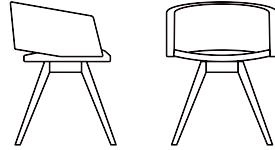

## MINI

The Mini collection features an intriguing and airy chair design that is mounted onto a free-floating, gentle curve that appears to just lightly rest on the seat. Although the Mini collection may sound petite, its small scale and durability provide optimal comfort and make for a roomy seating area for friends at a bar, coffee shop, or lounge area. Its open form is easy to clean, which is perfect for hospitality settings. Our Mini collection is useful, reliable, and comes in five different heights and optional bases. For a mighty, but strong solution, our Mini collection won't let you down!

# MINI

**HM70**  
BW 19" SW 19" BH 11"  
SH 17.5" SD 18"

**HM71**  
BW 19" SW 19" BH 11"  
SH 17.5" SD 18"

**HM44**  
BW 19" SW 19" BH 11"  
SH 17.5" SD 18"

**HM64**  
BW 19" SW 19" BH 11"  
SH 24" SD 18"