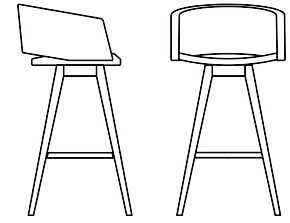

## MINI

The Mini collection features an intriguing and airy chair design that is mounted onto a free-floating, gentle curve that appears to just lightly rest on the seat. Although the Mini collection may sound petite, its small scale and durability provide optimal comfort and make for a roomy seating area for friends at a bar, coffee shop, or lounge area. Its open form is easy to clean, which is perfect for hospitality settings. Our Mini collection is useful, reliable, and comes in five different heights and optional bases. For a mighty, but strong solution, our Mini collection won't let you down!

# MINI

**HM70**  
BW 19" SW 19" BH 11"  
SH 17.5" SD 18"

**HM71**  
BW 19" SW 19" BH 11"  
SH 17.5" SD 18"

**HM44**  
BW 19" SW 19" BH 11"  
SH 17.5" SD 18"

**HM64**  
BW 19" SW 19" BH 11"  
SH 24" SD 18"

**HM65**  
BW 19" SW 19" BH 11"  
SH 30" SD 18"

ROUILLARD

**HM56**  
BW 19" SW 19" BH 13.5"  
SH 17.5-22" SD 18"