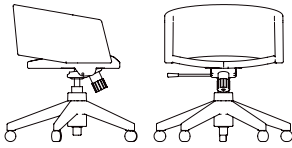

HM56
BW 19" SW 19" BH 13.5"
SH 17.5-22" SD 18"