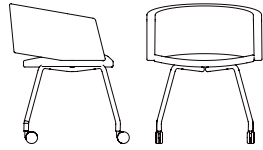

## MINI

The Mini collection features an intriguing and airy chair design that is mounted onto a free-floating, gentle curve that appears to just lightly rest on the seat. Although the Mini collection may sound petite, its small scale and durability provide optimal comfort and make for a roomy seating area for friends at a bar, coffee shop, or lounge area. Its open form is easy to clean, which is perfect for hospitality settings. Our Mini collection is useful, reliable, and comes in five different heights and optional bases. For a mighty, but strong solution, our Mini collection won't let you down!

# MINI

**HM70**  
BW 19" SW 19" BH 11"  
SH 17.5" SD 18"

**HM71**  
BW 19" SW 19" BH 11"  
SH 17.5" SD 18"

**HM44**  
BW 19" SW 19" BH 11"  
SH 17.5" SD 18"

**HM64**  
BW 19" SW 19" BH 11"  
SH 24" SD 18"