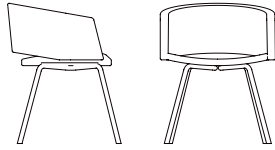

## MINI

The Mini collection features an intriguing and airy chair design that is mounted onto a free-floating, gentle curve that appears to just lightly rest on the seat. Although the Mini collection may sound petite, its small scale and durability provide optimal comfort and make for a roomy seating area for friends at a bar, coffee shop, or lounge area. Its open form is easy to clean, which is perfect for hospitality settings. Our Mini collection is useful, reliable, and comes in five different heights and optional bases. For a mighty, but strong solution, our Mini collection won't let you down!

# MINI

**HM70**  
BW 19" SW 19" BH 11"  
SH 17.5" SD 18"

**HM71**  
BW 19" SW 19" BH 11"  
SH 17.5" SD 18"

**HM44**  
BW 19" SW 19" BH 11"  
SH 17.5" SD 18"

**HM64**  
BW 19" SW 19" BH 11"  
SH 24" SD 18"