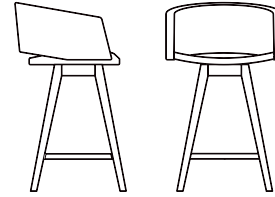

## MINI

The Mini collection features an intriguing and airy chair design that is mounted onto a free-floating, gentle curve that appears to just lightly rest on the seat. Although the Mini collection may sound petite, its small scale and durability provide optimal comfort and make for a roomy seating area for friends at a bar, coffee shop, or lounge area. Its open form is easy to clean, which is perfect for hospitality settings. Our Mini collection is useful, reliable, and comes in five different heights and optional bases. For a mighty, but strong solution, our Mini collection won't let you down!

# MINI

**HM70**  
BW 19" SW 19" BH 11"  
SH 17.5" SD 18"

**HM71**  
BW 19" SW 19" BH 11"  
SH 17.5" SD 18"

**HM44**  
BW 19" SW 19" BH 11"  
SH 17.5" SD 18"

**HM64**  
BW 19" SW 19" BH 11"  
SH 24" SD 18"

**HM65**  
BW 19" SW 19" BH 11"  
SH 30" SD 18"

ROUILLARD

**HM56**  
BW 19" SW 19" BH 13.5"  
SH 17.5-22" SD 18"