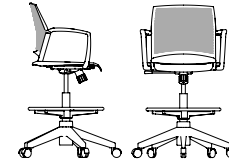

MIA

ROUILLARD

APN30 - APN20

MIA

The Mia collection offers contemporary and completely business-casual looking plastic chairs. Inspired by refined European sensibility, the Mia collection gives character to training rooms, cafes, and break-out corners. Available with a solid or perforated back, it is easily stackable and easy to clean. Whether you prefer the loop style or without arms, the upholstered seat option will provide you with extra comfort. This collection is also made for bar-height situations and function well as comfortable and supportive stools. The Mia collection, will integrate in any situation decor requiring more uniformity!

ROUILLARD

MPN20P - MPB20P

MIA

ME / MP / AE / AP 20/30
 BW 17" SW 17.5" BH 15.5"
 SH 18" SD 16"

ME / MP / AE / AP 21/31
 BW 17" SW 17.5" BH 15.5"
 SH 18" SD 16"

ME / MP / AE / AP 40/42
 BW 17" SW 17.5" BH 15.5"
 SH 17.5-22" SD 16"

ME / MP / AE / AP 80/82
 BW 17" SW 17.5" BH 15.5"
 SH 23.5-33.5" SD 16"

ME / MP / AE / AP 24/34
 BW 17" SW 17.5" BH 15.5"
 SH 30" SD 16"

ME / MP / AE / AP 25/35
 BW 17" SW 17.5" BH 15.5"
 SH 30" SD 16"

ROUILLARD