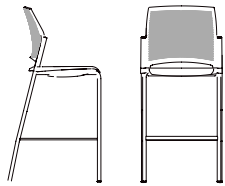

MIA

ROUILLARD

APN30 - APN20

MIA

The Mia collection offers contemporary and completely business-casual looking plastic chairs. Inspired by refined European sensibility, the Mia collection gives character to training rooms, cafes, and break-out corners. Available with a solid or perforated back, it is easily stackable and easy to clean. Whether you prefer the loop style or without arms, the upholstered seat option will provide you with extra comfort. This collection is also made for bar-height situations and function well as comfortable and supportive stools. The Mia collection, will integrate in any situation decor requiring more uniformity!

ROUILLARD

MPN20P - MPB20P

MIA

ME / MP / AE / AP 20/30
 BW 17" SW 17.5" BH 15.5"
 SH 18" SD 16"

ME / MP / AE / AP 21/31
 BW 17" SW 17.5" BH 15.5"
 SH 18" SD 16"

ME / MP / AE / AP 40/42
 BW 17" SW 17.5" BH 15.5"
 SH 17.5-22" SD 16"

ME / MP / AE / AP 80/82
 BW 17" SW 17.5" BH 15.5"
 SH 23.5-33.5" SD 16"

ME / MP / AE / AP 24/34
 BW 17" SW 17.5" BH 15.5"
 SH 30" SD 16"

ME / MP / AE / AP 25/35
 BW 17" SW 17.5" BH 15.5"
 SH 30" SD 16"

ROUILLARD