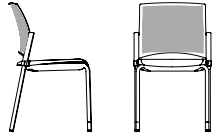

MIA

ROUILLARD

APN30 - APN20

MIA

The Mia collection offers contemporary and completely business-casual looking plastic chairs. Inspired by refined European sensibility, the Mia collection gives character to training rooms, cafes, and break-out corners. Available with a solid or perforated back, it is easily stackable and easy to clean. Whether you prefer the loop style or without arms, the upholstered seat option will provide you with extra comfort. This collection is also made for bar-height situations and function well as comfortable and supportive stools. The Mia collection, will integrate in any situation decor requiring more uniformity!

ROUILLARD

MPN20P - MPB20P

MIA

ME / MP / AE / AP 20/30
 BW 17" SW 17.5" BH 15.5"
 SH 18" SD 16"

ME / MP / AE / AP 21/31
 BW 17" SW 17.5" BH 15.5"
 SH 18" SD 16"

ME / MP / AE / AP 40/42
 BW 17" SW 17.5" BH 15.5"
 SH 17.5-22" SD 16"

ME / MP / AE / AP 80/82
 BW 17" SW 17.5" BH 15.5"
 SH 23.5-33.5" SD 16"

ME / MP / AE / AP 24/34
 BW 17" SW 17.5" BH 15.5"
 SH 30" SD 16"

ME / MP / AE / AP 25/35
 BW 17" SW 17.5" BH 15.5"
 SH 30" SD 16"

ROUILLARD

Shells

White

Charcoal

Black

Red

Backrest

M
 Perforated
 plastic backrest
 *Only in black

A
 Plastic backrest