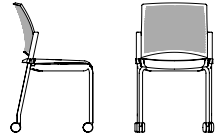

MIA

ROUILLARD

APN30 - APN20

MIA

The Mia collection offers contemporary and completely business-casual looking plastic chairs. Inspired by refined European sensibility, the Mia collection gives character to training rooms, cafes, and break-out corners. Available with a solid or perforated back, it is easily stackable and easy to clean. Whether you prefer the loop style or without arms, the upholstered seat option will provide you with extra comfort. This collection is also made for bar-height situations and function well as comfortable and supportive stools. The Mia collection, will integrate in any situation decor requiring more uniformity!

ROUILLARD

MPN20P - MPB20P

MIA

ME / MP / AE / AP 20/30
 BW 17" SW 17.5" BH 15.5"
 SH 18" SD 16"

ME / MP / AE / AP 21/31
 BW 17" SW 17.5" BH 15.5"
 SH 18" SD 16"

ME / MP / AE / AP 40/42
 BW 17" SW 17.5" BH 15.5"
 SH 17.5-22" SD 16"

ME / MP / AE / AP 80/82
 BW 17" SW 17.5" BH 15.5"
 SH 23.5-33.5" SD 16"

ME / MP / AE / AP 24/34
 BW 17" SW 17.5" BH 15.5"
 SH 30" SD 16"

ME / MP / AE / AP 25/35
 BW 17" SW 17.5" BH 15.5"
 SH 30" SD 16"

ROUILLARD