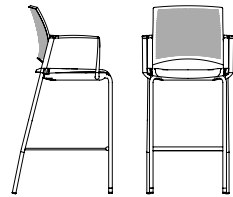

MIA

ROUILLARD

APN30 - APN20

MIA

The Mia collection offers contemporary and completely business-casual looking plastic chairs. Inspired by refined European sensibility, the Mia collection gives character to training rooms, cafes, and break-out corners. Available with a solid or perforated back, it is easily stackable and easy to clean. Whether you prefer the loop style or without arms, the upholstered seat option will provide you with extra comfort. This collection is also made for bar-height situations and function well as comfortable and supportive stools. The Mia collection, will integrate in any situation decor requiring more uniformity!

ROUILLARD

MPN20P - MPB20P

MIA

ME / MP / AE / AP 20/30
 BW 17" SW 17.5" BH 15.5"
 SH 18" SD 16"

ME / MP / AE / AP 21/31
 BW 17" SW 17.5" BH 15.5"
 SH 18" SD 16"

ME / MP / AE / AP 40/42
 BW 17" SW 17.5" BH 15.5"
 SH 17.5-22" SD 16"

ME / MP / AE / AP 80/82
 BW 17" SW 17.5" BH 15.5"
 SH 23.5-33.5" SD 16"

ME / MP / AE / AP 24/34
 BW 17" SW 17.5" BH 15.5"
 SH 30" SD 16"

ME / MP / AE / AP 25/35
 BW 17" SW 17.5" BH 15.5"
 SH 30" SD 16"

ROUILLARD

Shells

White

Charcoal

Black

Red

Backrest

M
 Perforated
 plastic backrest
 *Only in black

A
 Plastic backrest