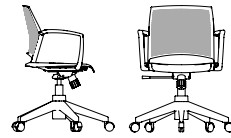

MIA

ROUILLARD

APN30 - APN20

MIA

The Mia collection offers contemporary and completely business-casual looking plastic chairs. Inspired by refined European sensibility, the Mia collection gives character to training rooms, cafes, and break-out corners. Available with a solid or perforated back, it is easily stackable and easy to clean. Whether you prefer the loop style or without arms, the upholstered seat option will provide you with extra comfort. This collection is also made for bar-height situations and function well as comfortable and supportive stools. The Mia collection, will integrate in any situation decor requiring more uniformity!

ROUILLARD

MPN20P - MPB20P

MIA

ME / MP / AE / AP 20/30
 BW 17" SW 17.5" BH 15.5"
 SH 18" SD 16"

ME / MP / AE / AP 21/31
 BW 17" SW 17.5" BH 15.5"
 SH 18" SD 16"

ME / MP / AE / AP 40/42
 BW 17" SW 17.5" BH 15.5"
 SH 17.5-22" SD 16"

ME / MP / AE / AP 80/82
 BW 17" SW 17.5" BH 15.5"
 SH 23.5-33.5" SD 16"

ME / MP / AE / AP 24/34
 BW 17" SW 17.5" BH 15.5"
 SH 30" SD 16"

ME / MP / AE / AP 25/35
 BW 17" SW 17.5" BH 15.5"
 SH 30" SD 16"

ROUILLARD