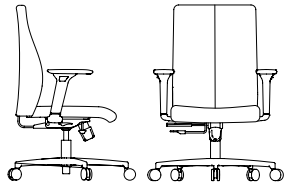

LEAD X

SL90CFNPK / SL50CMPK

LEAD X

Elegantly designed with a curved ergonomic backrest, this high-style chair offers outstanding comfort and support, while fitting seamlessly into a range of interior styles. Exquisite in its details, our Lead X collection lends itself well to executive, office or conference seating. Customize Lead X for the perfect fit, as nearly every chair component is adjustable in size and function. Lumbar support and tilt mechanisms allow this chair to flow harmoniously with all body types. With a beautiful design, and optimized functionalities, it's no wonder this chair is a Rouillard classic!

ROUILLARD

SL90CFNPK / SF50NANPZ / SL50CMPK / SL92NANPK

LEAD X

SF / SL50
BW 18" SW 18,5" BH 19,5-22"
SH 17-20,5" SD 17,5"

SF / SL90
BW 18" SW 18,5" BH 23,5-26"
SH 17-20,5" SD 17,5"

SL92
BW 18" SW 18,5" BH 28,5-31"
SH 17-20,5" SD 17,5"

SF / SL80
BW 18" SW 18,5" BH 16,5"
SH 23-33" SD 17,5"

ROUILLARD