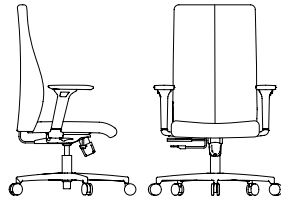

LEAD X

SL90CFNPK / SL50CMPK

LEAD X

Elegantly designed with a curved ergonomic backrest, this high-style chair offers outstanding comfort and support, while fitting seamlessly into a range of interior styles. Exquisite in its details, our Lead X collection lends itself well to executive, office or conference seating. Customize Lead X for the perfect fit, as nearly every chair component is adjustable in size and function. Lumbar support and tilt mechanisms allow this chair to flow harmoniously with all body types. With a beautiful design, and optimized functionalities, it's no wonder this chair is a Rouillard classic!

ROUILLARD

SL90CFNPK / SF50NANPZ / SL50CMPK / SL92NANPK

LEAD X

SF / SL50
BW 18" SW 18,5" BH 19,5-22"
SH 17-20,5" SD 17,5"

SF / SL90
BW 18" SW 18,5" BH 23,5-26"
SH 17-20,5" SD 17,5"

SL92
BW 18" SW 18,5" BH 28,5-31"
SH 17-20,5" SD 17,5"

SF / SL80
BW 18" SW 18,5" BH 16,5"
SH 23-33" SD 17,5"

ROUILLARD