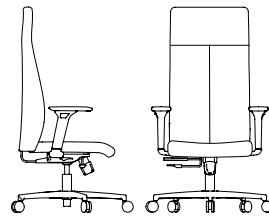

LEAD X

SL90CFNPK / SL50CMPK

LEAD X

Elegantly designed with a curved ergonomic backrest, this high-style chair offers outstanding comfort and support, while fitting seamlessly into a range of interior styles. Exquisite in its details, our Lead X collection lends itself well to executive, office or conference seating. Customize Lead X for the perfect fit, as nearly every chair component is adjustable in size and function. Lumbar support and tilt mechanisms allow this chair to flow harmoniously with all body types. With a beautiful design, and optimized functionalities, it's no wonder this chair is a Rouillard classic!

ROUILLARD

SL90CFNPK / SF50NANPZ / SL50CMPK / SL92NANPK

LEAD X

SF / SL50
BW 18" SW 18,5" BH 19,5-22"
SH 17-20,5" SD 17,5"

SF / SL90
BW 18" SW 18,5" BH 23,5-26"
SH 17-20,5" SD 17,5"

SL92
BW 18" SW 18,5" BH 28,5-31"
SH 17-20,5" SD 17,5"

SF / SL80
BW 18" SW 18,5" BH 16,5"
SH 23-33" SD 17,5"

ROUILLARD