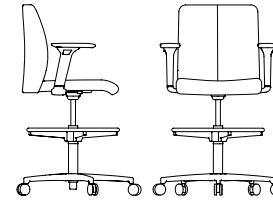

LEAD X

SL90CFNPK / SL50CMPK

LEAD X

Elegantly designed with a curved ergonomic backrest, this high-style chair offers outstanding comfort and support, while fitting seamlessly into a range of interior styles. Exquisite in its details, our Lead X collection lends itself well to executive, office or conference seating. Customize Lead X for the perfect fit, as nearly every chair component is adjustable in size and function. Lumbar support and tilt mechanisms allow this chair to flow harmoniously with all body types. With a beautiful design, and optimized functionalities, it's no wonder this chair is a Rouillard classic!

ROUILLARD

SL90CFNPK / SF50NANPZ / SL50CMPK / SL92NANPK

LEAD X

SF / SL50
BW 18" SW 18,5" BH 19,5-22"
SH 17-20,5" SD 17,5"

SF / SL90
BW 18" SW 18,5" BH 23,5-26"
SH 17-20,5" SD 17,5"

SL92
BW 18" SW 18,5" BH 28,5-31"
SH 17-20,5" SD 17,5"

SF / SL80
BW 18" SW 18,5" BH 16,5"
SH 23-33" SD 17,5"

ROUILLARD