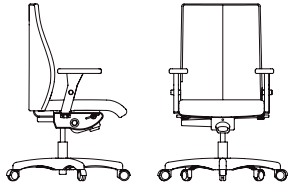

ROUILLARD

2017

LEAD

LR90CRPZ - LM90CRP - LL90CRPZ

LEAD

Elegantly designed with a curved ergonomic backrest, this high-style chair offers outstanding comfort and support, while fitting seamlessly into a range of interior styles. Exquisite in its details, our Lead collection lends itself well to executive, office or conference seating. Customize Lead for the perfect fit, as nearly every chair component is adjustable in size and function. Lumbar support and tilt mechanisms allow this chair to flow harmoniously with all body types. With a beautiful design, and optimized functionalities, it's no wonder this chair is a Rouillard classic!

LL / LR / LM / LF / LG / LGM50
LD 18" LS 18.5" HD 19.5-22"
HS 17-20.5" PS 17.5"

LL / LR / LM / LF / LG / LGM90
LD 18" LS 18.5" HD 23.5-26"
HS 17-20.5" PS 17.5"

LL / LR / LM / LG / LGM92
LD 18" LS 18.5" HD 28.5-31"
HS 17-20.5" PS 17.5"