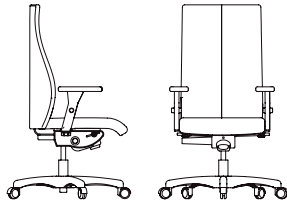

ROUILLARD

2017

LEAD

LR90CRPZ - LM90CRP - LL90CRPZ

LEAD

Elegantly designed with a curved ergonomic backrest, this high-style chair offers outstanding comfort and support, while fitting seamlessly into a range of interior styles. Exquisite in its details, our Lead collection lends itself well to executive, office or conference seating. Customize Lead for the perfect fit, as nearly every chair component is adjustable in size and function. Lumbar support and tilt mechanisms allow this chair to flow harmoniously with all body types. With a beautiful design, and optimized functionalities, it's no wonder this chair is a Rouillard classic!

LL / LR / LM / LF / LG / LGM50
LD 18" LS 18.5" HD 19.5-22"
HS 17-20.5" PS 17.5"

LL / LR / LM / LF / LG / LGM90
LD 18" LS 18.5" HD 23.5-26"
HS 17-20.5" PS 17.5"

LL / LR / LM / LG / LGM92
LD 18" LS 18.5" HD 28.5-31"
HS 17-20.5" PS 17.5"