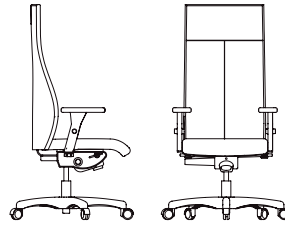

ROUILLARD

2017

LEAD

LR90CRPZ - LM90CRP - LL90CRPZ

LEAD

Elegantly designed with a curved ergonomic backrest, this high-style chair offers outstanding comfort and support, while fitting seamlessly into a range of interior styles. Exquisite in its details, our Lead collection lends itself well to executive, office or conference seating. Customize Lead for the perfect fit, as nearly every chair component is adjustable in size and function. Lumbar support and tilt mechanisms allow this chair to flow harmoniously with all body types. With a beautiful design, and optimized functionalities, it's no wonder this chair is a Rouillard classic!

LL / LR / LM / LF / LG / LGM50
LD 18" LS 18.5" HD 19.5-22"
HS 17-20.5" PS 17.5"

LL / LR / LM / LF / LG / LGM90
LD 18" LS 18.5" HD 23.5-26"
HS 17-20.5" PS 17.5"

LL / LR / LM / LG / LGM92
LD 18" LS 18.5" HD 28.5-31"
HS 17-20.5" PS 17.5"

LL / LR / LF / LM70
LD 18" LS 18.5" HD 16.5"
HS 18" PS 17.5"

LL / LR / LF / LM71
LD 18" LS 18.5" HD 16.5"
HS 18" PS 17.5"

LL / LR / LF / LM72
LD 18" LS 18.5" HD 16.5"
HS 18" PS 17.5"

LL / LR / LF / LM73
LD 18" LS 18.5" HD 16.5"
HS 18" PS 17.5"

LL / LR / LF / LM80
LD 18" LS 18.5" HD 16.5"
HS 23-33" PS 17.5"

ROUILLARD