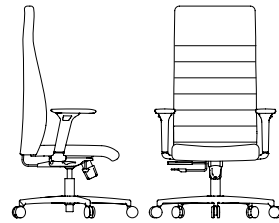

LEAD

LEAD

Elegantly designed with a curved ergonomic backrest, this high-style chair offers outstanding comfort and support, while fitting seamlessly into a range of interior styles. Exquisite in its details, our Lead collection lends itself well to executive, office or conference seating. Customize Lead for the perfect fit, as nearly every chair component is adjustable in size and function. Lumbar support and tilt mechanisms allow this chair to flow harmoniously with all body types. With a beautiful design, and optimized functionalities, it's no wonder this chair is a Rouillard classic!

ROUILLARD

LM90NFPK

ROUILLARD

LGM92NMPFG

ROUILLARD

LEAD

LM50

BW 18" SW 18,5" BH 19,5-22"
SH 17-20,5" SD 17,5"

LM90

BW 18" SW 18,5" BH 23,5-26"
SH 17-20,5" SD 17,5"

LM92

BW 18" SW 18,5" BH 28,5-31"
SH 17-20,5" SD 17,5"

LM80

BW 18" SW 18,5" BH 16,5"
SH 23-33" SD 17,5"

ROUILLARD

LG50

BW 18" SW 18,5" BH 19,5-22"
SH 17-20,5" SD 17,5"

LG90

BW 18" SW 18,5" BH 23,5-26"
SH 17-20,5" SD 17,5"

LG92

BW 18" SW 18,5" BH 28,5-31"
SH 17-20,5" SD 17,5"

LGM50

BW 18" SW 18,5" BH 19,5-22"
SH 17-20,5" SD 17,5"