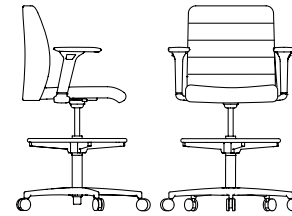

LEAD

LEAD

Elegantly designed with a curved ergonomic backrest, this high-style chair offers outstanding comfort and support, while fitting seamlessly into a range of interior styles. Exquisite in its details, our Lead collection lends itself well to executive, office or conference seating. Customize Lead for the perfect fit, as nearly every chair component is adjustable in size and function. Lumbar support and tilt mechanisms allow this chair to flow harmoniously with all body types. With a beautiful design, and optimized functionalities, it's no wonder this chair is a Rouillard classic!

ROUILLARD

LM90NFPK

ROUILLARD

LGM92NMPFG

ROUILLARD

LEAD

LM50

BW 18" SW 18,5" BH 19,5-22"
SH 17-20,5" SD 17,5"

LM90

BW 18" SW 18,5" BH 23,5-26"
SH 17-20,5" SD 17,5"

LM92

BW 18" SW 18,5" BH 28,5-31"
SH 17-20,5" SD 17,5"

LM80

BW 18" SW 18,5" BH 16,5"
SH 23-33" SD 17,5"

ROUILLARD

LG50

BW 18" SW 18,5" BH 19,5-22"
SH 17-20,5" SD 17,5"

LG90

BW 18" SW 18,5" BH 23,5-26"
SH 17-20,5" SD 17,5"

LG92

BW 18" SW 18,5" BH 28,5-31"
SH 17-20,5" SD 17,5"

LGM50

BW 18" SW 18,5" BH 19,5-22"
SH 17-20,5" SD 17,5"