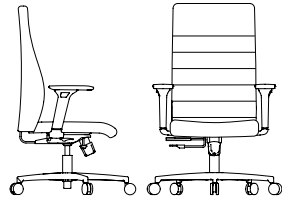

ROUILLARD

LM90NFPK

ROUILLARD

LGM92NMPFG

ROUILLARD

LEAD

LM50

BW 18" SW 18,5" BH 19,5-22"
SH 17-20,5" SD 17,5"

LM90

BW 18" SW 18,5" BH 23,5-26"
SH 17-20,5" SD 17,5"

LM92

BW 18" SW 18,5" BH 28,5-31"
SH 17-20,5" SD 17,5"

LM80

BW 18" SW 18,5" BH 16,5"
SH 23-33" SD 17,5"

ROUILLARD

LG50

BW 18" SW 18,5" BH 19,5-22"
SH 17-20,5" SD 17,5"

LG90

BW 18" SW 18,5" BH 23,5-26"
SH 17-20,5" SD 17,5"

LG92

BW 18" SW 18,5" BH 28,5-31"
SH 17-20,5" SD 17,5"

LGM50

BW 18" SW 18,5" BH 19,5-22"
SH 17-20,5" SD 17,5"