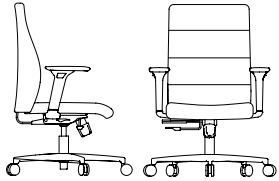

LEAD

LEAD

Elegantly designed with a curved ergonomic backrest, this high-style chair offers outstanding comfort and support, while fitting seamlessly into a range of interior styles. Exquisite in its details, our Lead collection lends itself well to executive, office or conference seating. Customize Lead for the perfect fit, as nearly every chair component is adjustable in size and function. Lumbar support and tilt mechanisms allow this chair to flow harmoniously with all body types. With a beautiful design, and optimized functionalities, it's no wonder this chair is a Rouillard classic!

ROUILLARD

LM90NFPK

ROUILLARD

LGM92NMPFG

ROUILLARD

LEAD

LM50

BW 18" SW 18,5" BH 19,5-22"
SH 17-20,5" SD 17,5"

LM90

BW 18" SW 18,5" BH 23,5-26"
SH 17-20,5" SD 17,5"

LM92

BW 18" SW 18,5" BH 28,5-31"
SH 17-20,5" SD 17,5"

LM80

BW 18" SW 18,5" BH 16,5"
SH 23-33" SD 17,5"

ROUILLARD

LG50

BW 18" SW 18,5" BH 19,5-22"
SH 17-20,5" SD 17,5"

LG90

BW 18" SW 18,5" BH 23,5-26"
SH 17-20,5" SD 17,5"

LG92

BW 18" SW 18,5" BH 28,5-31"
SH 17-20,5" SD 17,5"

LGM50

BW 18" SW 18,5" BH 19,5-22"
SH 17-20,5" SD 17,5"