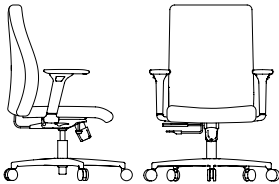

ROUILLARD

LM90NFPK

ROUILLARD

LGM92NMPFG

ROUILLARD

LEAD

LM50

BW 18" SW 18,5" BH 19,5-22"
SH 17-20,5" SD 17,5"

LM90

BW 18" SW 18,5" BH 23,5-26"
SH 17-20,5" SD 17,5"

LM92

BW 18" SW 18,5" BH 28,5-31"
SH 17-20,5" SD 17,5"

LM80

BW 18" SW 18,5" BH 16,5"
SH 23-33" SD 17,5"

ROUILLARD

LG50

BW 18" SW 18,5" BH 19,5-22"
SH 17-20,5" SD 17,5"

LG90

BW 18" SW 18,5" BH 23,5-26"
SH 17-20,5" SD 17,5"

LG92

BW 18" SW 18,5" BH 28,5-31"
SH 17-20,5" SD 17,5"

LGM50

BW 18" SW 18,5" BH 19,5-22"
SH 17-20,5" SD 17,5"