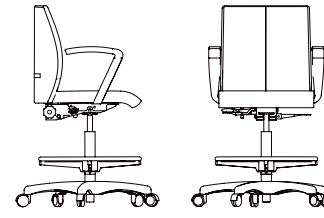

# LEAD

**LL / LR / LM / LF / LG / LGM50**  
BW 18" SW 18.5" BH 19.5-22"  
SH 17-20.5" SD 17.5"

**LL / LR / LM / LF / LG / LGM90**  
BW 18" SW 18.5" BH 23.5-26"  
SH 17-20.5" SD 17.5"

**LL / LR / LM / LG / LGM92**  
BW 18" SW 18.5" BH 28.5-31"  
SH 17-20.5" SD 17.5"

**LL / LR / LF / LM80**  
BW 18" SW 18.5" BH 16.5"  
SH 23-33" SD 17.5"

ROUILLARD

# LEAD X

**SF/SL 50**  
BW 18" SW 18.5" BH 19.5-22"  
SH 17-20.5" SD 17.5"

**SF/SL 90**  
BW 18" SW 18.5" BH 23.5-26"  
SH 17-20.5" SD 17.5"