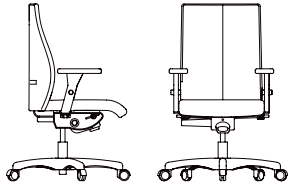

# LEAD

**LL / LR / LM / LF / LG / LGM50**  
BW 18" SW 18.5" BH 19.5-22"  
SH 17-20.5" SD 17.5"

**LL / LR / LM / LF / LG / LGM90**  
BW 18" SW 18.5" BH 23.5-26"  
SH 17-20.5" SD 17.5"

**LL / LR / LM / LG / LGM92**  
BW 18" SW 18.5" BH 28.5-31"  
SH 17-20.5" SD 17.5"

**LL / LR / LF / LM80**  
BW 18" SW 18.5" BH 16.5"  
SH 23-33" SD 17.5"

ROUILLARD

# LEAD X

**SF/SL 50**  
BW 18" SW 18.5" BH 19.5-22"  
SH 17-20.5" SD 17.5"

**SF/SL 90**  
BW 18" SW 18.5" BH 23.5-26"  
SH 17-20.5" SD 17.5"