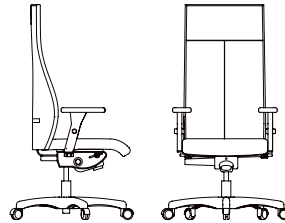

## LEAD

Elegantly designed with a curved ergonomic backrest, this high-style chair offers outstanding comfort and support, while fitting seamlessly into a range of interior styles. Exquisite in its details, our Lead collection lends itself well to executive, office or conference seating. Customize Lead for the perfect fit, as nearly every chair component is adjustable in size and function. Lumbar support and tilt mechanisms allow this chair to flow harmoniously with all body types. With a beautiful design, and optimized functionalities, it's no wonder this chair is a Rouillard classic!

# LEAD

**LL / LR / LM / LF / LG / LGM50**  
BW 18" SW 18.5" BH 19.5-22"  
SH 17-20.5" SD 17.5"

**LL / LR / LM / LF / LG / LGM90**  
BW 18" SW 18.5" BH 23.5-26"  
SH 17-20.5" SD 17.5"

**LL / LR / LM / LG / LGM92**  
BW 18" SW 18.5" BH 28.5-31"  
SH 17-20.5" SD 17.5"

**LL / LR / LF / LM80**  
BW 18" SW 18.5" BH 16.5"  
SH 23-33" SD 17.5"

ROUILLARD

# LEAD X

**SF/SL 50**  
BW 18" SW 18.5" BH 19.5-22"  
SH 17-20.5" SD 17.5"

**SF/SL 90**  
BW 18" SW 18.5" BH 23.5-26"  
SH 17-20.5" SD 17.5"