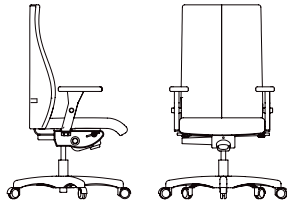

## LEAD

Elegantly designed with a curved ergonomic backrest, this high-style chair offers outstanding comfort and support, while fitting seamlessly into a range of interior styles. Exquisite in its details, our Lead collection lends itself well to executive, office or conference seating. Customize Lead for the perfect fit, as nearly every chair component is adjustable in size and function. Lumbar support and tilt mechanisms allow this chair to flow harmoniously with all body types. With a beautiful design, and optimized functionalities, it's no wonder this chair is a Rouillard classic!

# LEAD

**LL / LR / LM / LF / LG / LGM50**  
BW 18" SW 18.5" BH 19.5-22"  
SH 17-20.5" SD 17.5"

**LL / LR / LM / LF / LG / LGM90**  
BW 18" SW 18.5" BH 23.5-26"  
SH 17-20.5" SD 17.5"

**LL / LR / LM / LG / LGM92**  
BW 18" SW 18.5" BH 28.5-31"  
SH 17-20.5" SD 17.5"

**LL / LR / LF / LM80**  
BW 18" SW 18.5" BH 16.5"  
SH 23-33" SD 17.5"

ROUILLARD