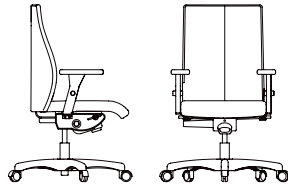

# LEAD

**LL / LR / LM / LF / LG / LGM50**  
BW 18" SW 18.5" BH 19.5-22"  
SH 17-20.5" SD 17.5"

**LL / LR / LM / LF / LG / LGM90**  
BW 18" SW 18.5" BH 23.5-26"  
SH 17-20.5" SD 17.5"

**LL / LR / LM / LG / LGM92**  
BW 18" SW 18.5" BH 28.5-31"  
SH 17-20.5" SD 17.5"

**LL / LR / LF / LM80**  
BW 18" SW 18.5" BH 16.5"  
SH 23-33" SD 17.5"

ROUILLARD

# LEAD X

**SF/SL 50**  
BW 18" SW 18.5" BH 19.5-22"  
SH 17-20.5" SD 17.5"

**SF/SL 90**  
BW 18" SW 18.5" BH 23.5-26"  
SH 17-20.5" SD 17.5"