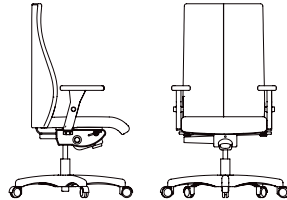

# LEAD

**LL / LR / LM / LF / LG / LGM50**  
BW 18" SW 18.5" BH 19.5-22"  
SH 17-20.5" SD 17.5"

**LL / LR / LM / LF / LG / LGM90**  
BW 18" SW 18.5" BH 23.5-26"  
SH 17-20.5" SD 17.5"

**LL / LR / LM / LG / LGM92**  
BW 18" SW 18.5" BH 28.5-31"  
SH 17-20.5" SD 17.5"

**LL / LR / LF / LM80**  
BW 18" SW 18.5" BH 16.5"  
SH 23-33" SD 17.5"

ROUILLARD

# LEAD X

**SF/SL 50**  
BW 18" SW 18.5" BH 19.5-22"  
SH 17-20.5" SD 17.5"

**SF/SL 90**  
BW 18" SW 18.5" BH 23.5-26"  
SH 17-20.5" SD 17.5"