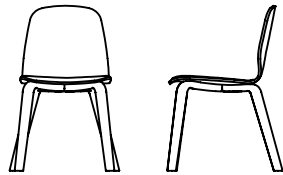

K O P A

KOPA

The warmth and versatility of Scandinavian design is the inspiration behind the Kopa chair. Its fluid lines ensure that it will be a stylish and comfortable addition to your shared work, conference or dining areas. The Kopa chair fits in anywhere! Its ergonomic curves provide unparalleled comfort in either wood with upholstered seat or all-wood versions. The laminate or wood options lend themselves to a tone-on-tone combination with the corresponding wood base or to a more neutral look with the metal base. The Kopa chair is where you'll want to sit, whether you're working or taking a break.

ROUILLARD

KC36, KC26, KO22, KC36, KC26

KOPA

KC 26/27
 BW 16" SW 17" BH 8"
 SH 30 5/8" SD 18"

KO 26/27
 BW 16" SW 17" BH 15"
 SH 30" SD 18"

KC 36/37
 BW 16" SW 17" BH 8"
 SH 26 5/8" SD 18"

KO 36/37
 BW 16" SW 17" BH 15"
 SH 26" SD 18"

ROUILLARD

KO 21/22
 BW 16" SW 17" BH 15"
 SH 18.5" SD 18"

KO 51/52
 BW 16" SE 17" BH 15"
 SH 17 3/4" SD 18"

KO 41/42
 BW 16" SW 17" BH 15"
 SH 16-20 1/4" SD 18"

Shells

Natural

Light Walnut

White