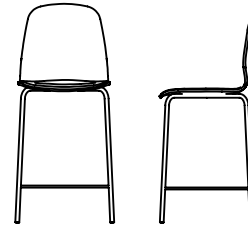

K O P A

KOPA

The warmth and versatility of Scandinavian design is the inspiration behind the Kopa chair. Its fluid lines ensure that it will be a stylish and comfortable addition to your shared work, conference or dining areas. The Kopa chair fits in anywhere! Its ergonomic curves provide unparalleled comfort in either wood with upholstered seat or all-wood versions. The laminate or wood options lend themselves to a tone-on-tone combination with the corresponding wood base or to a more neutral look with the metal base. The Kopa chair is where you'll want to sit, whether you're working or taking a break.

ROUILLARD

KC36, KC26, KO22, KC36, KC26

KOPA

KC 26/27
 BW 16" SW 17" BH 8"
 SH 30 5/8" SD 18"

KO 26/27
 BW 16" SW 17" BH 15"
 SH 30" SD 18"

KC 36/37
 BW 16" SW 17" BH 8"
 SH 26 5/8" SD 18"

KO 36/37
 BW 16" SW 17" BH 15"
 SH 26" SD 18"

ROUILLARD

KO 21/22
 BW 16" SW 17" BH 15"
 SH 18.5" SD 18"

KO 51/52
 BW 16" SE 17" BH 15"
 SH 17 3/4" SD 18"

KO 41/42
 BW 16" SW 17" BH 15"
 SH 16-20 1/4" SD 18"

Shells

Natural

Light Walnut

White