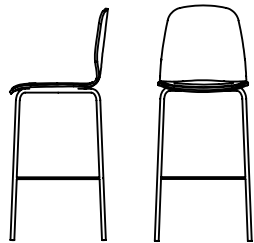

K O P A

KOPA

The warmth and versatility of Scandinavian design is the inspiration behind the Kopa chair. Its fluid lines ensure that it will be a stylish and comfortable addition to your shared work, conference or dining areas. The Kopa chair fits in anywhere! Its ergonomic curves provide unparalleled comfort in either wood with upholstered seat or all-wood versions. The laminate or wood options lend themselves to a tone-on-tone combination with the corresponding wood base or to a more neutral look with the metal base. The Kopa chair is where you'll want to sit, whether you're working or taking a break.

ROUILLARD

KC36, KC26, KO22, KC36, KC26

KOPA

KC 26/27
 BW 16" SW 17" BH 8"
 SH 30 5/8" SD 18"

KO 26/27
 BW 16" SW 17" BH 15"
 SH 30" SD 18"

KC 36/37
 BW 16" SW 17" BH 8"
 SH 26 5/8" SD 18"

KO 36/37
 BW 16" SW 17" BH 15"
 SH 26" SD 18"

ROUILLARD

KO 21/22
 BW 16" SW 17" BH 15"
 SH 18.5" SD 18"

KO 51/52
 BW 16" SE 17" BH 15"
 SH 17 3/4" SD 18"

KO 41/42
 BW 16" SW 17" BH 15"
 SH 16-20 1/4" SD 18"

Shells

Natural

Light Walnut

White