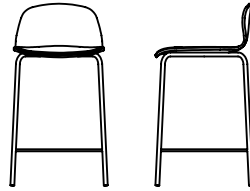

K O P A

KOPA

The warmth and versatility of Scandinavian design is the inspiration behind the Kopa chair. Its fluid lines ensure that it will be a stylish and comfortable addition to your shared work, conference or dining areas. The Kopa chair fits in anywhere! Its ergonomic curves provide unparalleled comfort in either wood with upholstered seat or all-wood versions. The laminate or wood options lend themselves to a tone-on-tone combination with the corresponding wood base or to a more neutral look with the metal base. The Kopa chair is where you'll want to sit, whether you're working or taking a break.

ROUILLARD

KC36, KC26, KO22, KC36, KC26

KOPA

KC 26/27
 BW 16" SW 17" BH 8"
 SH 30 5/8" SD 18"

KO 26/27
 BW 16" SW 17" BH 15"
 SH 30" SD 18"

KC 36/37
 BW 16" SW 17" BH 8"
 SH 26 5/8" SD 18"

KO 36/37
 BW 16" SW 17" BH 15"
 SH 26" SD 18"

ROUILLARD

KO 21/22
 BW 16" SW 17" BH 15"
 SH 18.5" SD 18"

KO 51/52
 BW 16" SE 17" BH 15"
 SH 17 3/4" SD 18"

KO 41/42
 BW 16" SW 17" BH 15"
 SH 16-20 1/4" SD 18"

Shells

Natural

Light Walnut

White