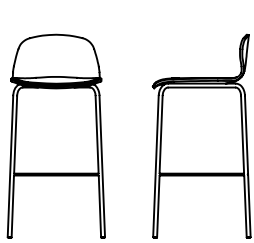

K O P A

KOPA

The warmth and versatility of Scandinavian design is the inspiration behind the Kopa chair. Its fluid lines ensure that it will be a stylish and comfortable addition to your shared work, conference or dining areas. The Kopa chair fits in anywhere! Its ergonomic curves provide unparalleled comfort in either wood with upholstered seat or all-wood versions. The laminate or wood options lend themselves to a tone-on-tone combination with the corresponding wood base or to a more neutral look with the metal base. The Kopa chair is where you'll want to sit, whether you're working or taking a break.

ROUILLARD

KC36, KC26, KO22, KC36, KC26

KOPA

KC 26/27
 BW 16" SW 17" BH 8"
 SH 30 5/8" SD 18"

KO 26/27
 BW 16" SW 17" BH 15"
 SH 30" SD 18"

KC 36/37
 BW 16" SW 17" BH 8"
 SH 26 5/8" SD 18"

KO 36/37
 BW 16" SW 17" BH 15"
 SH 26" SD 18"

ROUILLARD

KO 21/22
 BW 16" SW 17" BH 15"
 SH 18.5" SD 18"

KO 51/52
 BW 16" SE 17" BH 15"
 SH 17 3/4" SD 18"

KO 41/42
 BW 16" SW 17" BH 15"
 SH 16-20 1/4" SD 18"

Shells

Natural

Light Walnut

White