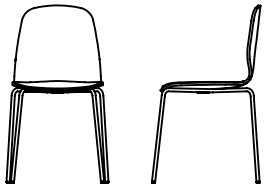

K O P A

KOPA

The warmth and versatility of Scandinavian design is the inspiration behind the Kopa chair. Its fluid lines ensure that it will be a stylish and comfortable addition to your shared work, conference or dining areas. The Kopa chair fits in anywhere! Its ergonomic curves provide unparalleled comfort in either wood with upholstered seat or all-wood versions. The laminate or wood options lend themselves to a tone-on-tone combination with the corresponding wood base or to a more neutral look with the metal base. The Kopa chair is where you'll want to sit, whether you're working or taking a break.

ROUILLARD

KC36, KC26, KO22, KC36, KC26

KOPA

KC 26/27
 BW 16" SW 17" BH 8"
 SH 30 5/8" SD 18"

KO 26/27
 BW 16" SW 17" BH 15"
 SH 30" SD 18"

KC 36/37
 BW 16" SW 17" BH 8"
 SH 26 5/8" SD 18"

KO 36/37
 BW 16" SW 17" BH 15"
 SH 26" SD 18"

ROUILLARD

KO 21/22
 BW 16" SW 17" BH 15"
 SH 18.5" SD 18"

KO 51/52
 BW 16" SE 17" BH 15"
 SH 17 3/4" SD 18"

KO 41/42
 BW 16" SW 17" BH 15"
 SH 16-20 1/4" SD 18"

Shells

Natural

Light Walnut

White