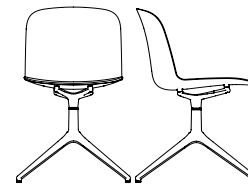

KALA

Naturally in its place

REV33N

KALA

KALA offers a versatile seating solution that blends design and functionality. With its carefully crafted ergonomic curve, it is an ideal choice for workspaces, cafeterias, libraries, and small conference rooms. Available in a range of configurations, KALA adapts to every project while combining durability and elegance.

ROUILLARD

REL43N

ROUILLARD

REL43N / REB25B / RR30N / RPA29N / REB33B / RPN40N-LK1N-B / RPV22V

ROUILLARD

RPV33N

KALA

RP20
SW 17.5" BH 14.5"
SH 17.75" SD 16.25" OW 21.4"

RP30
SW 17.5" BH 14.5"
SH 17.75" SD 16.25" OW 22.75"

RP22
SW 17.5" BH 14.5"
SH 17.75" SD 16.25" OW 20.8"

RP43
SW 17.5" BH 14.5"
SH 17.75" SD 16.25" OW 19.5"

RP33
SW 17.5" BH 14.5"
SH 18" SD 16.25" OW 21.5"