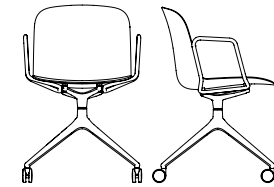

KALA

Naturally in its place

REV33N

KALA

KALA offers a versatile seating solution that blends design and functionality. With its carefully crafted ergonomic curve, it is an ideal choice for workspaces, cafeterias, libraries, and small conference rooms. Available in a range of configurations, KALA adapts to every project while combining durability and elegance.

ROUILLARD

REL43N

ROUILLARD

REL43N / REB25B / RR30N / RPA29N / REB33B / RPN40N-LK1N-B / RPV22V

ROUILLARD

RPV33N

KALA

RP20
SW 17.5" BH 14.5"
SH 17.75" SD 16.25" OW 21.4"

RP30
SW 17.5" BH 14.5"
SH 17.75" SD 16.25" OW 22.75"

RP22
SW 17.5" BH 14.5"
SH 17.75" SD 16.25" OW 20.8"

RP43
SW 17.5" BH 14.5"
SH 17.75" SD 16.25" OW 19.5"

RP33
SW 17.5" BH 14.5"
SH 18" SD 16.25" OW 21.5"