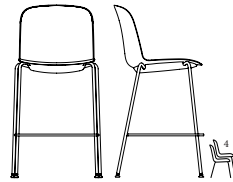

KALA

Naturally in its place

REV33N

KALA

KALA offers a versatile seating solution that blends design and functionality. With its carefully crafted ergonomic curve, it is an ideal choice for workspaces, cafeterias, libraries, and small conference rooms. Available in a range of configurations, KALA adapts to every project while combining durability and elegance.

RP30
SW 17.5" BH 14.5"
SH 17.75" SD 16.25" OW 22.75"

RP22
SW 17.5" BH 14.5"
SH 17.75" SD 16.25" OW 20.8"

RP43
SW 17.5" BH 14.5"
SH 17.75" SD 16.25" OW 19.5"

RP33
SW 17.5" BH 14.5"
SH 18" SD 16.25" OW 21.5"

ROUILLARD

RP40
SW 17.5" BH 14.5"
SH 17 - 21.5" SD 16.25" OW 25.4"

RP24
SW 17.5" BH 14.5"
SH 26" SD 16.25" OW 20.6"

RP29
SW 17.5" BH 14.5"
SH 30" SD 16.25" OW 20.6"

RRC24
SW 17.5" BH 9"
SH 26.75" SD 16.25" OW 20.6"