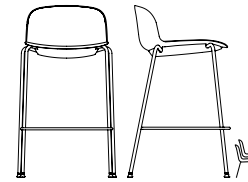

KALA

Naturally in its place

REV33N

KALA

KALA offers a versatile seating solution that blends design and functionality. With its carefully crafted ergonomic curve, it is an ideal choice for workspaces, cafeterias, libraries, and small conference rooms. Available in a range of configurations, KALA adapts to every project while combining durability and elegance.

RP30
SW 17.5" BH 14.5"
SH 17.75" SD 16.25" OW 22.75"

RP22
SW 17.5" BH 14.5"
SH 17.75" SD 16.25" OW 20.8"

RP43
SW 17.5" BH 14.5"
SH 17.75" SD 16.25" OW 19.5"

RP33
SW 17.5" BH 14.5"
SH 18" SD 16.25" OW 21.5"

ROUILLARD

RP40
SW 17.5" BH 14.5"
SH 17 - 21.5" SD 16.25" OW 25.4"

RP24
SW 17.5" BH 14.5"
SH 26" SD 16.25" OW 20.6"

RP29
SW 17.5" BH 14.5"
SH 30" SD 16.25" OW 20.6"

RRC24
SW 17.5" BH 9"
SH 26.75" SD 16.25" OW 20.6"