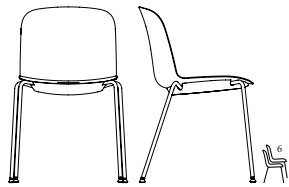

KALA

Naturally in its place

REV33N

KALA

KALA offers a versatile seating solution that blends design and functionality. With its carefully crafted ergonomic curve, it is an ideal choice for workspaces, cafeterias, libraries, and small conference rooms. Available in a range of configurations, KALA adapts to every project while combining durability and elegance.

ROUILLARD

REL43N

ROUILLARD

REL43N / REB25B / RR30N / RPA29N / REB33B / RPN40N-LK1N-B / RPV22V

ROUILLARD

RPV33N

KALA

RP20
SW 17.5" BH 14.5"
SH 17.75" SD 16.25" OW 21.4"

RP30
SW 17.5" BH 14.5"
SH 17.75" SD 16.25" OW 22.75"

RP22
SW 17.5" BH 14.5"
SH 17.75" SD 16.25" OW 20.8"

RP43
SW 17.5" BH 14.5"
SH 17.75" SD 16.25" OW 19.5"

RP33
SW 17.5" BH 14.5"
SH 18" SD 16.25" OW 21.5"