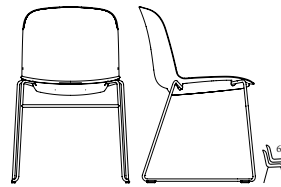

KALA

Naturally in its place

REV33N

KALA

KALA offers a versatile seating solution that blends design and functionality. With its carefully crafted ergonomic curve, it is an ideal choice for workspaces, cafeterias, libraries, and small conference rooms. Available in a range of configurations, KALA adapts to every project while combining durability and elegance.

ROUILLARD

REL43N

ROUILLARD

REL43N / REB25B / RR30N / RPA29N / REB33B / RPN40N-LK1N-B / RPV22V

ROUILLARD

RPV33N

KALA

RP20
SW 17.5" BH 14.5"
SH 17.75" SD 16.25" OW 21.4"

RP30
SW 17.5" BH 14.5"
SH 17.75" SD 16.25" OW 22.75"

RP22
SW 17.5" BH 14.5"
SH 17.75" SD 16.25" OW 20.8"

RP43
SW 17.5" BH 14.5"
SH 17.75" SD 16.25" OW 19.5"

RP33
SW 17.5" BH 14.5"
SH 18" SD 16.25" OW 21.5"