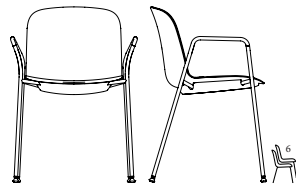

KALA

Naturally in its place

REV33N

KALA

KALA offers a versatile seating solution that blends design and functionality. With its carefully crafted ergonomic curve, it is an ideal choice for workspaces, cafeterias, libraries, and small conference rooms. Available in a range of configurations, KALA adapts to every project while combining durability and elegance.

ROUILLARD

REL43N

ROUILLARD

REL43N / REB25B / RR30N / RPA29N / REB33B / RPN40N-LK1N-B / RPV22V

ROUILLARD

RPV33N

KALA

RP20
SW 17.5" BH 14.5"
SH 17.75" SD 16.25" OW 21.4"

RP30
SW 17.5" BH 14.5"
SH 17.75" SD 16.25" OW 22.75"

RP22
SW 17.5" BH 14.5"
SH 17.75" SD 16.25" OW 20.8"

RP43
SW 17.5" BH 14.5"
SH 17.75" SD 16.25" OW 19.5"

RP33
SW 17.5" BH 14.5"
SH 18" SD 16.25" OW 21.5"

ROUILLARD

RP40
SW 17.5" BH 14.5"
SH 17 - 21.5" SD 16.25" OW 25.4"

RP24
SW 17.5" BH 14.5"
SH 26" SD 16.25" OW 20.6"

RP29
SW 17.5" BH 14.5"
SH 30" SD 16.25" OW 20.6"

RRC24
SW 17.5" BH 9"
SH 26.75" SD 16.25" OW 20.6"