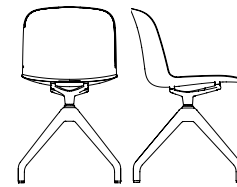

KALA

Naturally in its place

REV33N

KALA

KALA offers a versatile seating solution that blends design and functionality. With its carefully crafted ergonomic curve, it is an ideal choice for workspaces, cafeterias, libraries, and small conference rooms. Available in a range of configurations, KALA adapts to every project while combining durability and elegance.

ROUILLARD

REL43N

ROUILLARD

ROUILLARD

RPV33N

KALA

RP20
SW 17.5" BH 14.5"
SH 17.75" SD 16.25" OW 21.4"

RP30
SW 17.5" BH 14.5"
SH 17.75" SD 16.25" OW 22.75"

RP22
SW 17.5" BH 14.5"
SH 17.75" SD 16.25" OW 20.8"

RP43
SW 17.5" BH 14.5"
SH 17.75" SD 16.25" OW 19.5"

RP33
SW 17.5" BH 14.5"
SH 18" SD 16.25" OW 21.5"

ROUILLARD

RP40
SW 17.5" BH 14.5"
SH 17 - 21.5" SD 16.25" OW 25.4"

RP24
SW 17.5" BH 14.5"
SH 26" SD 16.25" OW 20.6"

RP29
SW 17.5" BH 14.5"
SH 30" SD 16.25" OW 20.6"

RRC24
SW 17.5" BH 9"
SH 26.75" SD 16.25" OW 20.6"

RRC29
SW 17.5" BH 9"
SH 30.75" SD 16.25" OW 20.6"

Shell

Black