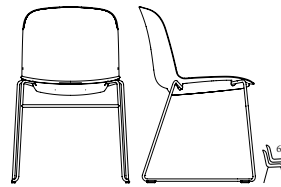

KALA

Naturally in its place

REV33N

KALA

KALA offers a versatile seating solution that blends design and functionality. With its carefully crafted ergonomic curve, it is an ideal choice for workspaces, cafeterias, libraries, and small conference rooms. Available in a range of configurations, KALA adapts to every project while combining durability and elegance.

ROUILLARD

REL43N

ROUILLARD

ROUILLARD

RPV33N

KALA

RP20
SW 17.5" BH 14.5"
SH 17.75" SD 16.25" OW 21.4"

RP30
SW 17.5" BH 14.5"
SH 17.75" SD 16.25" OW 22.75"

RP22
SW 17.5" BH 14.5"
SH 17.75" SD 16.25" OW 20.8"

RP43
SW 17.5" BH 14.5"
SH 17.75" SD 16.25" OW 19.5"

RP33
SW 17.5" BH 14.5"
SH 18" SD 16.25" OW 21.5"

ROUILLARD

RP40
SW 17.5" BH 14.5"
SH 17 - 21.5" SD 16.25" OW 25.4"

RP24
SW 17.5" BH 14.5"
SH 26" SD 16.25" OW 20.6"

RP29
SW 17.5" BH 14.5"
SH 30" SD 16.25" OW 20.6"

RRC24
SW 17.5" BH 9"
SH 26.75" SD 16.25" OW 20.6"

RRC29
SW 17.5" BH 9"
SH 30.75" SD 16.25" OW 20.6"

Shell

Black