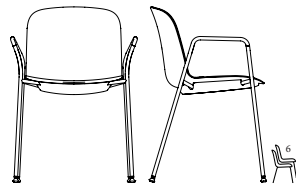

KALA

Naturally in its place

REV33N

KALA

KALA offers a versatile seating solution that blends design and functionality. With its carefully crafted ergonomic curve, it is an ideal choice for workspaces, cafeterias, libraries, and small conference rooms. Available in a range of configurations, KALA adapts to every project while combining durability and elegance.

ROUILLARD

REL43N

ROUILLARD

ROUILLARD

RPV33N

KALA

RP20
SW 17.5" BH 14.5"
SH 17.75" SD 16.25" OW 21.4"

RP30
SW 17.5" BH 14.5"
SH 17.75" SD 16.25" OW 22.75"

RP22
SW 17.5" BH 14.5"
SH 17.75" SD 16.25" OW 20.8"

RP43
SW 17.5" BH 14.5"
SH 17.75" SD 16.25" OW 19.5"

RP33
SW 17.5" BH 14.5"
SH 18" SD 16.25" OW 21.5"

ROUILLARD

RP40
SW 17.5" BH 14.5"
SH 17 - 21.5" SD 16.25" OW 25.4"

RP24
SW 17.5" BH 14.5"
SH 26" SD 16.25" OW 20.6"

RP29
SW 17.5" BH 14.5"
SH 30" SD 16.25" OW 20.6"

RRC24
SW 17.5" BH 9"
SH 26.75" SD 16.25" OW 20.6"

RRC29
SW 17.5" BH 9"
SH 30.75" SD 16.25" OW 20.6"

Shell

Black