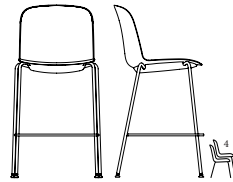

KALA

Naturally in its place

REV33N

KALA

KALA offers a versatile seating solution that blends design and functionality. With its carefully crafted ergonomic curve, it is an ideal choice for workspaces, cafeterias, libraries, and small conference rooms. Available in a range of configurations, KALA adapts to every project while combining durability and elegance.

ROUILLARD

REL43N

ROUILLARD

ROUILLARD

RPV33N

KALA

RP20
SW 17.5" BH 14.5"
SH 17.75" SD 16.25" OW 21.4"

RP30
SW 17.5" BH 14.5"
SH 17.75" SD 16.25" OW 22.75"

RP22
SW 17.5" BH 14.5"
SH 17.75" SD 16.25" OW 20.8"

RP43
SW 17.5" BH 14.5"
SH 17.75" SD 16.25" OW 19.5"

RP33
SW 17.5" BH 14.5"
SH 18" SD 16.25" OW 21.5"

ROUILLARD

RP40
SW 17.5" BH 14.5"
SH 17 - 21.5" SD 16.25" OW 25.4"

RP24
SW 17.5" BH 14.5"
SH 26" SD 16.25" OW 20.6"

RP29
SW 17.5" BH 14.5"
SH 30" SD 16.25" OW 20.6"

RRC24
SW 17.5" BH 9"
SH 26.75" SD 16.25" OW 20.6"

RRC29
SW 17.5" BH 9"
SH 30.75" SD 16.25" OW 20.6"

Shell

Black