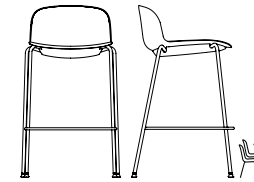

KALA

Naturally in its place

REV33N

KALA

KALA offers a versatile seating solution that blends design and functionality. With its carefully crafted ergonomic curve, it is an ideal choice for workspaces, cafeterias, libraries, and small conference rooms. Available in a range of configurations, KALA adapts to every project while combining durability and elegance.

ROUILLARD

REL43N

ROUILLARD

ROUILLARD

RPV33N

KALA

RP20
SW 17.5" BH 14.5"
SH 17.75" SD 16.25" OW 21.4"

RP30
SW 17.5" BH 14.5"
SH 17.75" SD 16.25" OW 22.75"

RP22
SW 17.5" BH 14.5"
SH 17.75" SD 16.25" OW 20.8"

RP43
SW 17.5" BH 14.5"
SH 17.75" SD 16.25" OW 19.5"

RP33
SW 17.5" BH 14.5"
SH 18" SD 16.25" OW 21.5"

ROUILLARD

RP40
SW 17.5" BH 14.5"
SH 17 - 21.5" SD 16.25" OW 25.4"

RP24
SW 17.5" BH 14.5"
SH 26" SD 16.25" OW 20.6"

RP29
SW 17.5" BH 14.5"
SH 30" SD 16.25" OW 20.6"

RRC24
SW 17.5" BH 9"
SH 26.75" SD 16.25" OW 20.6"

RRC29
SW 17.5" BH 9"
SH 30.75" SD 16.25" OW 20.6"

Shell

Black