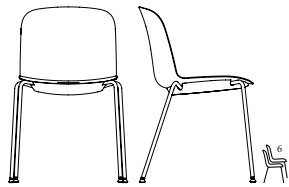

KALA

Naturally in its place

REV33N

KALA

KALA offers a versatile seating solution that blends design and functionality. With its carefully crafted ergonomic curve, it is an ideal choice for workspaces, cafeterias, libraries, and small conference rooms. Available in a range of configurations, KALA adapts to every project while combining durability and elegance.

ROUILLARD

REL43N

ROUILLARD

ROUILLARD

RPV33N

KALA

RP20
SW 17.5" BH 14.5"
SH 17.75" SD 16.25" OW 21.4"

RP30
SW 17.5" BH 14.5"
SH 17.75" SD 16.25" OW 22.75"

RP22
SW 17.5" BH 14.5"
SH 17.75" SD 16.25" OW 20.8"

RP43
SW 17.5" BH 14.5"
SH 17.75" SD 16.25" OW 19.5"

RP33
SW 17.5" BH 14.5"
SH 18" SD 16.25" OW 21.5"

ROUILLARD

RP40
SW 17.5" BH 14.5"
SH 17 - 21.5" SD 16.25" OW 25.4"

RP24
SW 17.5" BH 14.5"
SH 26" SD 16.25" OW 20.6"

RP29
SW 17.5" BH 14.5"
SH 30" SD 16.25" OW 20.6"

RRC24
SW 17.5" BH 9"
SH 26.75" SD 16.25" OW 20.6"

RRC29
SW 17.5" BH 9"
SH 30.75" SD 16.25" OW 20.6"

Shell

Black