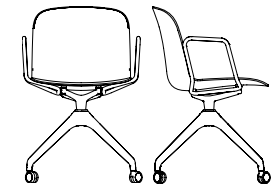

KALA

Naturally in its place

REV33N

KALA

KALA offers a versatile seating solution that blends design and functionality. With its carefully crafted ergonomic curve, it is an ideal choice for workspaces, cafeterias, libraries, and small conference rooms. Available in a range of configurations, KALA adapts to every project while combining durability and elegance.

ROUILLARD

REL43N

ROUILLARD

ROUILLARD

RPV33N

KALA

RP20
SW 17.5" BH 14.5"
SH 17.75" SD 16.25" OW 21.4"

RP30
SW 17.5" BH 14.5"
SH 17.75" SD 16.25" OW 22.75"

RP22
SW 17.5" BH 14.5"
SH 17.75" SD 16.25" OW 20.8"

RP43
SW 17.5" BH 14.5"
SH 17.75" SD 16.25" OW 19.5"

RP33
SW 17.5" BH 14.5"
SH 18" SD 16.25" OW 21.5"

ROUILLARD

RP40
SW 17.5" BH 14.5"
SH 17 - 21.5" SD 16.25" OW 25.4"

RP24
SW 17.5" BH 14.5"
SH 26" SD 16.25" OW 20.6"

RP29
SW 17.5" BH 14.5"
SH 30" SD 16.25" OW 20.6"

RRC24
SW 17.5" BH 9"
SH 26.75" SD 16.25" OW 20.6"

RRC29
SW 17.5" BH 9"
SH 30.75" SD 16.25" OW 20.6"

Shell

Black