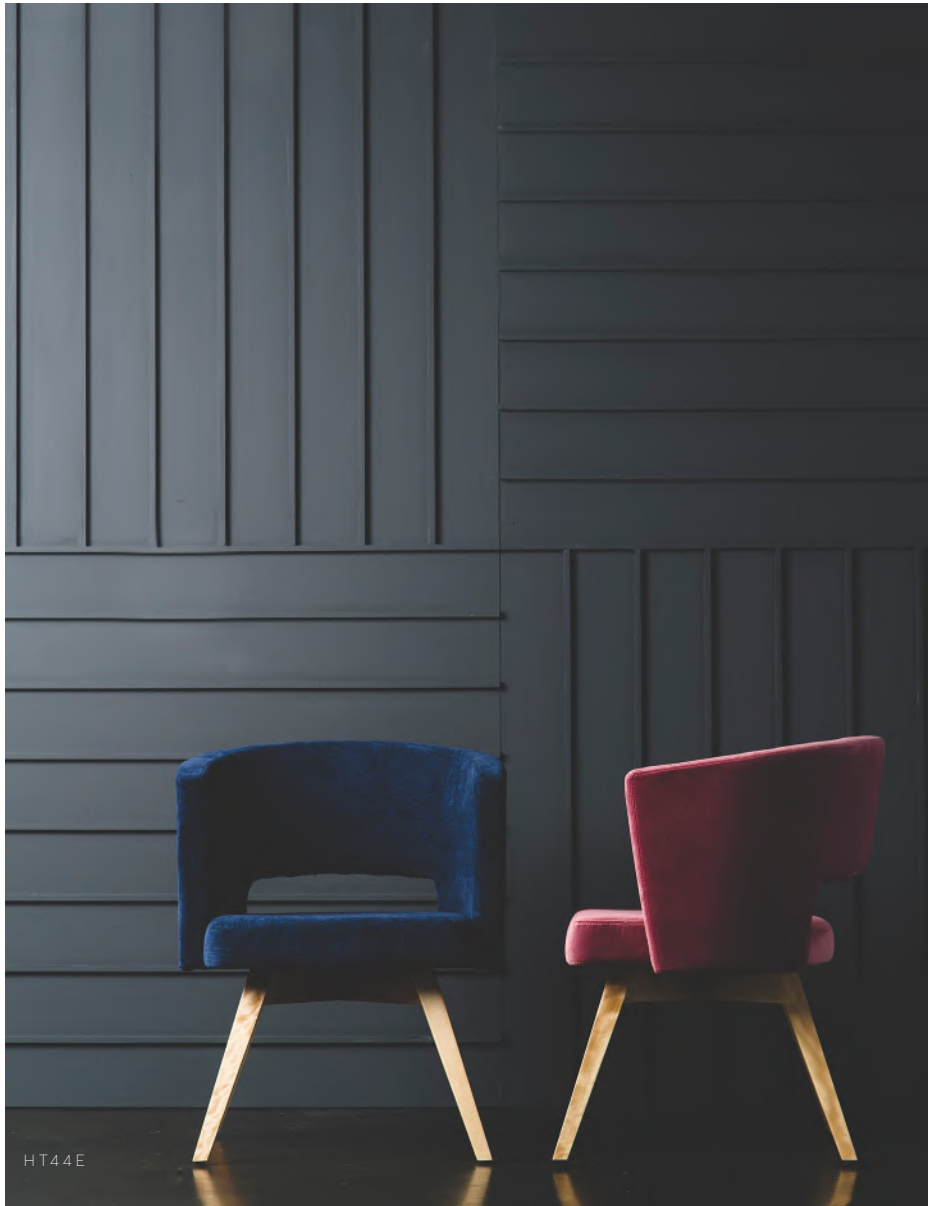

ROUILLARD

2017

HUG

HUG

The well-named Hug collection surrounds with a friendly, sophisticated and contemporary curve. Its slender horizontal back opening gives it a distinctive, notched profile. Our Hug line brings chic personality to arm chairs in casual lounge spaces, or make excellent visitor chairs at front desks. The Hug collection integrates well to any environment thanks to its monopod, four-star base, or trapezoidal design, which all feature an auto-return mechanisms. For a cozy, warm feeling, opt for the wood base. Either way, the Hug collection is sure to match furniture from any of our collections!

ROUILLARD

Wooden base

Natural

Amber

Walnut

Black