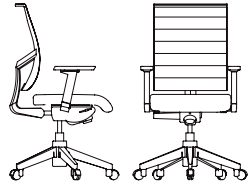

FX

EM40
BW 18" SW 19" BH 24.5"
SH 17-20.5" SD 17.5"