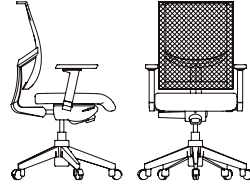

EF40
BW 18" SW 19" BH 24.5"
SH 17-20.5" SD 17.5"