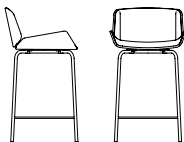

ROUILLARD

MAR31BL - MAR32BL

ROUILLARD

MAR44N-CAP

EMA CHAIR

Whether you're looking for a swivel chair for conference room meetings, or even a guest chair for a waiting room area, this homey collection will bring warmth to your inviting workplace.

ROUILLARD

MABLE43C - MAR25C

EMA

MAR31
BW 22" SW 22" BH 17.5"
SH 17.5" SD 32"

MAR32
BW 44" SW 44" BH 17.5"
SH 17.5" SD 32"

MAR33
BW 60" SW 60" BH 17.5"
SH 17.5" SD 32"

ROUILLARD

MAR43
BW 20.5" SW 21.5" BH 19"
SH 16.5" SD 18"

MAR72
BW 20.5" SW 21.5" BH 19"
SH 18" SD 18"

MAR44
BW 20.5" SW 21.5" BH 19"
SH 16.5" SD 18"

MAR35
BW 18.5" SW 19.5" BH 13"
SH 26" SD 16.5"

MAR65
BW 18.5" SW 19.5" BH 13"
SH 30" SD 16.5"