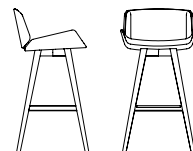

ROUILLARD

MAR31BL - MAR32BL

ROUILLARD

MAR44N-CAP

EMA CHAIR

Whether you're looking for a swivel chair for conference room meetings, or even a guest chair for a waiting room area, this homey collection will bring warmth to your inviting workplace.

ROUILLARD

MABLE43C - MAR25C

EMA

MAR31
BW 22" SW 22" BH 17.5"
SH 17.5" SD 32"

MAR32
BW 44" SW 44" BH 17.5"
SH 17.5" SD 32"

MAR33
BW 60" SW 60" BH 17.5"
SH 17.5" SD 32"

ROUILLARD

MAR43
BW 20.5" SW 21.5" BH 19"
SH 16.5" SD 18"

MAR72
BW 20.5" SW 21.5" BH 19"
SH 18" SD 18"

MAR44
BW 20.5" SW 21.5" BH 19"
SH 16.5" SD 18"

MAR35
BW 18.5" SW 19.5" BH 13"
SH 26" SD 16.5"

MAR65
BW 18.5" SW 19.5" BH 13"
SH 30" SD 16.5"