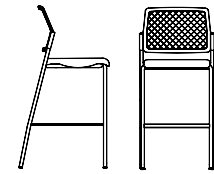

ROUILLARD

DEXTRA

2020

DEXTRA

Clean lines, lightweight and durable, the Dextra collection is available in multiple options. Both, stackable and affordable, Dextra chairs are simply perfect. Our Dextra line brings a stylish aura to classrooms, training rooms, collaboration centers and company cafes. Chair back options include: perforated plastic, upholstery, or even mesh. Not to mention there are plenty of choices when it comes to upholstery and base, which all allow the robust and comfortable Dextra chairs to successfully take on many roles.

ROUILLARD

DF35NX - DF25N - DF42NXP5 - DF31NX - DF20N

DEXTRA

DE / DR / DP / DF20
 BW 17" SW 17.5" BH 15.5"
 SH 18" SD 16"

DE / DR / DP / DF21
 BW 17" SW 17.5" BH 15.5"
 SH 18" SD 16"

DE / DR / DP / DF30
 BW 17" SW 17.5" BH 15.5"
 SH 18" SD 16"

DE / DR / DP / DF31
 BW 17" SW 17.5" BH 15.5"
 SH 18" SD 16"

DE / DR / DP / DFP25
 BW 17" SW 17.5" BH 15.5"
 SH 30" SD 16"

ROUILLARD

DE / DR / DP / DF35
 BW 17" SW 17.5" BH 15.5"
 SH 30" SD 16"

DE / DR / DP / DF40
 BW 17" SW 17.5" BH 15.5"
 SH 18-23.5" SD 16"

DE / DR / DP / DF42
 BW 17" SW 17.5" BH 15.5"
 SH 18-23.5" SD 16"

DE / DR / DP / DF40
 BW 17" SW 17.5" BH 15.5"
 SH 23.25-33.5" SD 16"

DE / DR / DP / DF42
 BW 17" SW 17.5" BH 15.5"
 SH 23.25-33.5" SD 16"