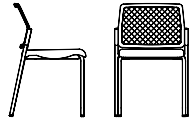

ROUILLARD

DEXTRA

2020

DEXTRA

Clean lines, lightweight and durable, the Dextra collection is available in multiple options. Both, stackable and affordable, Dextra chairs are simply perfect. Our Dextra line brings a stylish aura to classrooms, training rooms, collaboration centers and company cafes. Chair back options include: perforated plastic, upholstery, or even mesh. Not to mention there are plenty of choices when it comes to upholstery and base, which all allow the robust and comfortable Dextra chairs to successfully take on many roles.

ROUILLARD

DF35NX - DF25N - DF42NXP5 - DF31NX - DF20N

DEXTRA

DE / DR / DP / DF20
 BW 17" SW 17.5" BH 15.5"
 SH 18" SD 16"

DE / DR / DP / DF21
 BW 17" SW 17.5" BH 15.5"
 SH 18" SD 16"

DE / DR / DP / DF30
 BW 17" SW 17.5" BH 15.5"
 SH 18" SD 16"

DE / DR / DP / DF31
 BW 17" SW 17.5" BH 15.5"
 SH 18" SD 16"

DE / DR / DP / DFP25
 BW 17" SW 17.5" BH 15.5"
 SH 30" SD 16"

ROUILLARD

DE / DR / DP / DF35
 BW 17" SW 17.5" BH 15.5"
 SH 30" SD 16"

DE / DR / DP / DF40
 BW 17" SW 17.5" BH 15.5"
 SH 18-23.5" SD 16"

DE / DR / DP / DF42
 BW 17" SW 17.5" BH 15.5"
 SH 18-23.5" SD 16"

DE / DR / DP / DF40
 BW 17" SW 17.5" BH 15.5"
 SH 23.25-33.5" SD 16"

DE / DR / DP / DF42
 BW 17" SW 17.5" BH 15.5"
 SH 23.25-33.5" SD 16"