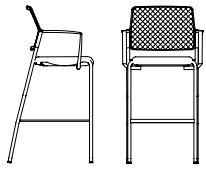

ROUILLARD

DEXTRA

2020

DEXTRA

Clean lines, lightweight and durable, the Dextra collection is available in multiple options. Both, stackable and affordable, Dextra chairs are simply perfect. Our Dextra line brings a stylish aura to classrooms, training rooms, collaboration centers and company cafes. Chair back options include: perforated plastic, upholstery, or even mesh. Not to mention there are plenty of choices when it comes to upholstery and base, which all allow the robust and comfortable Dextra chairs to successfully take on many roles.

ROUILLARD

DF35NX - DF25N - DF42NXP5 - DF31NX - DF20N

DEXTRA

DE / DR / DP / DF20
 BW 17" SW 17.5" BH 15.5"
 SH 18" SD 16"

DE / DR / DP / DF21
 BW 17" SW 17.5" BH 15.5"
 SH 18" SD 16"

DE / DR / DP / DF30
 BW 17" SW 17.5" BH 15.5"
 SH 18" SD 16"

DE / DR / DP / DF31
 BW 17" SW 17.5" BH 15.5"
 SH 18" SD 16"

DE / DR / DP / DFP25
 BW 17" SW 17.5" BH 15.5"
 SH 30" SD 16"

ROUILLARD

DE / DR / DP / DF35
 BW 17" SW 17.5" BH 15.5"
 SH 30" SD 16"

DE / DR / DP / DF40
 BW 17" SW 17.5" BH 15.5"
 SH 18-23.5" SD 16"

DE / DR / DP / DF42
 BW 17" SW 17.5" BH 15.5"
 SH 18-23.5" SD 16"

DE / DR / DP / DF40
 BW 17" SW 17.5" BH 15.5"
 SH 23.25-33.5" SD 16"

DE / DR / DP / DF42
 BW 17" SW 17.5" BH 15.5"
 SH 23.25-33.5" SD 16"