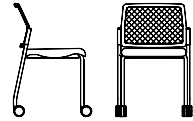

ROUILLARD

DEXTRA

2020

DEXTRA

Clean lines, lightweight and durable, the Dextra collection is available in multiple options. Both, stackable and affordable, Dextra chairs are simply perfect. Our Dextra line brings a stylish aura to classrooms, training rooms, collaboration centers and company cafes. Chair back options include: perforated plastic, upholstery, or even mesh. Not to mention there are plenty of choices when it comes to upholstery and base, which all allow the robust and comfortable Dextra chairs to successfully take on many roles.

ROUILLARD

DF35NX - DF25N - DF42NXP5 - DF31NX - DF20N

DEXTRA

DE / DR / DP / DF20
 BW 17" SW 17.5" BH 15.5"
 SH 18" SD 16"

DE / DR / DP / DF21
 BW 17" SW 17.5" BH 15.5"
 SH 18" SD 16"

DE / DR / DP / DF30
 BW 17" SW 17.5" BH 15.5"
 SH 18" SD 16"

DE / DR / DP / DF31
 BW 17" SW 17.5" BH 15.5"
 SH 18" SD 16"

DE / DR / DP / DFP25
 BW 17" SW 17.5" BH 15.5"
 SH 30" SD 16"

ROUILLARD

DE / DR / DP / DF35
 BW 17" SW 17.5" BH 15.5"
 SH 30" SD 16"

DE / DR / DP / DF40
 BW 17" SW 17.5" BH 15.5"
 SH 18-23.5" SD 16"

DE / DR / DP / DF42
 BW 17" SW 17.5" BH 15.5"
 SH 18-23.5" SD 16"

DE / DR / DP / DF40
 BW 17" SW 17.5" BH 15.5"
 SH 23.25-33.5" SD 16"

DE / DR / DP / DF42
 BW 17" SW 17.5" BH 15.5"
 SH 23.25-33.5" SD 16"