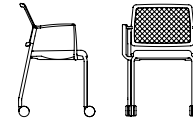

ROUILLARD

DEXTRA

2020

DEXTRA

Clean lines, lightweight and durable, the Dextra collection is available in multiple options. Both, stackable and affordable, Dextra chairs are simply perfect. Our Dextra line brings a stylish aura to classrooms, training rooms, collaboration centers and company cafes. Chair back options include: perforated plastic, upholstery, or even mesh. Not to mention there are plenty of choices when it comes to upholstery and base, which all allow the robust and comfortable Dextra chairs to successfully take on many roles.

ROUILLARD

DF35NX - DF25N - DF42NXP5 - DF31NX - DF20N

DEXTRA

DE / DR / DP / DF20
 BW 17" SW 17.5" BH 15.5"
 SH 18" SD 16"

DE / DR / DP / DF21
 BW 17" SW 17.5" BH 15.5"
 SH 18" SD 16"

DE / DR / DP / DF30
 BW 17" SW 17.5" BH 15.5"
 SH 18" SD 16"

DE / DR / DP / DF31
 BW 17" SW 17.5" BH 15.5"
 SH 18" SD 16"

DE / DR / DP / DFP25
 BW 17" SW 17.5" BH 15.5"
 SH 30" SD 16"

ROUILLARD

DE / DR / DP / DF35
 BW 17" SW 17.5" BH 15.5"
 SH 30" SD 16"

DE / DR / DP / DF40
 BW 17" SW 17.5" BH 15.5"
 SH 18-23.5" SD 16"

DE / DR / DP / DF42
 BW 17" SW 17.5" BH 15.5"
 SH 18-23.5" SD 16"

DE / DR / DP / DF40
 BW 17" SW 17.5" BH 15.5"
 SH 23.25-33.5" SD 16"

DE / DR / DP / DF42
 BW 17" SW 17.5" BH 15.5"
 SH 23.25-33.5" SD 16"