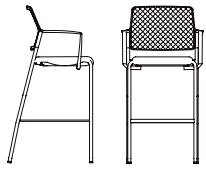

## DEXTRA

Clean lines, lightweight and durable, the Dextra collection is available in multiple options. Both, stackable and affordable, Dextra chairs are simply perfect. Our Dextra line brings a stylish aura to classrooms, training rooms, collaboration centers and company cafes. Chair back options include: perforated plastic, upholstery, or even mesh. Not to mention there are plenty of choices when it comes to upholstery and base, which all allow the robust and comfortable Dextra chairs to successfully take on many roles.

# DEXTRA

**DE / DR / DP / DF20**  
 BW 17" SW 17.5" BH 15.5"  
 SH 18" SD 16"

**DE / DR / DP / DF21**  
 BW 17" SW 17.5" BH 15.5"  
 SH 18" SD 16"

**DE / DR / DP / DF30**  
 BW 17" SW 17.5" BH 15.5"  
 SH 18" SD 16"

**DE / DR / DP / DF31**  
 BW 17" SW 17.5" BH 15.5"  
 SH 18" SD 16"

**DE / DR / DP / DFP25**  
 BW 17" SW 17.5" BH 15.5"  
 SH 30" SD 16"

ROUILLARD

**DE / DR / DP / DF35**  
 BW 17" SW 17.5" BH 15.5"  
 SH 30" SD 16"

**DE / DR / DP / DF40**  
 BW 17" SW 17.5" BH 15.5"  
 SH 18-23.5" SD 16"

**DE / DR / DP / DF42**  
 BW 17" SW 17.5" BH 15.5"  
 SH 18-23.5" SD 16"

**DE / DR / DP / DF40**  
 BW 17" SW 17.5" BH 15.5"  
 SH 23.25-33.5" SD 16"