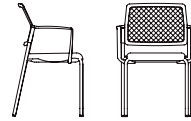

## DEXTRA

Clean lines, lightweight and durable, the Dextra collection is available in multiple options. Both, stackable and affordable, Dextra chairs are simply perfect. Our Dextra line brings a stylish aura to classrooms, training rooms, collaboration centers and company cafes. Chair back options include: perforated plastic, upholstery, or even mesh. Not to mention there are plenty of choices when it comes to upholstery and base, which all allow the robust and comfortable Dextra chairs to successfully take on many roles.

# DEXTRA

**DE / DR / DP / DF20**  
 BW 17" SW 17.5" BH 15.5"  
 SH 18" SD 16"

**DE / DR / DP / DF21**  
 BW 17" SW 17.5" BH 15.5"  
 SH 18" SD 16"

**DE / DR / DP / DF30**  
 BW 17" SW 17.5" BH 15.5"  
 SH 18" SD 16"

**DE / DR / DP / DF40**  
 BW 17" SW 17.5" BH 15.5"  
 SH 18-23.5" SD 16"

**DE / DR / DP / DF42**  
 BW 17" SW 17.5" BH 15.5"  
 SH 18-23.5" SD 16"

**DE / DR / DP / DF40**  
 BW 17" SW 17.5" BH 15.5"  
 SH 23.25-33.5" SD 16"