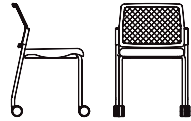

## DEXTRA

Clean lines, lightweight and durable, the Dextra collection is available in multiple options. Both, stackable and affordable, Dextra chairs are simply perfect. Our Dextra line brings a stylish aura to classrooms, training rooms, collaboration centers and company cafes. Chair back options include: perforated plastic, upholstery, or even mesh. Not to mention there are plenty of choices when it comes to upholstery and base, which all allow the robust and comfortable Dextra chairs to successfully take on many roles.

# DEXTRA

**DE / DR / DP / DF20**  
 BW 17" SW 17.5" BH 15.5"  
 SH 18" SD 16"

**DE / DR / DP / DF21**  
 BW 17" SW 17.5" BH 15.5"  
 SH 18" SD 16"

**DE / DR / DP / DF30**  
 BW 17" SW 17.5" BH 15.5"  
 SH 18" SD 16"