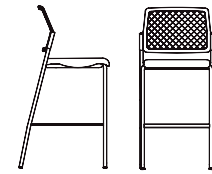

## DEXTRA

Clean lines, lightweight and durable, the Dextra collection is available in multiple options. Both, stackable and affordable, Dextra chairs are simply perfect. Our Dextra line brings a stylish aura to classrooms, training rooms, collaboration centers and company cafes. Chair back options include: perforated plastic, upholstery, or even mesh. Not to mention there are plenty of choices when it comes to upholstery and base, which all allow the robust and comfortable Dextra chairs to successfully take on many roles.

# DEXTRA

**DE / DR / DP / DF20**  
 BW 17" SW 17.5" BH 15.5"  
 SH 18" SD 16"

**DE / DR / DP / DF21**  
 BW 17" SW 17.5" BH 15.5"  
 SH 18" SD 16"

**DE / DR / DP / DF30**  
 BW 17" SW 17.5" BH 15.5"  
 SH 18" SD 16"

**DE / DR / DP / DF31**  
 BW 17" SW 17.5" BH 15.5"  
 SH 18" SD 16"

**DE / DR / DP / DFP25**  
 BW 17" SW 17.5" BH 15.5"  
 SH 30" SD 16"

ROUILLARD

**DE / DR / DP / DF35**  
 BW 17" SW 17.5" BH 15.5"  
 SH 30" SD 16"

**DE / DR / DP / DF40**  
 BW 17" SW 17.5" BH 15.5"  
 SH 18-23.5" SD 16"

**DE / DR / DP / DF42**  
 BW 17" SW 17.5" BH 15.5"  
 SH 18-23.5" SD 16"

**DE / DR / DP / DF40**  
 BW 17" SW 17.5" BH 15.5"  
 SH 23.25-33.5" SD 16"