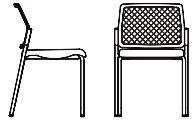

## DEXTRA

Clean lines, lightweight and durable, the Dextra collection is available in multiple options. Both, stackable and affordable, Dextra chairs are simply perfect. Our Dextra line brings a stylish aura to classrooms, training rooms, collaboration centers and company cafes. Chair back options include: perforated plastic, upholstery, or even mesh. Not to mention there are plenty of choices when it comes to upholstery and base, which all allow the robust and comfortable Dextra chairs to successfully take on many roles.

# DEXTRA

**DE / DR / DP / DF20**  
 BW 17" SW 17.5" BH 15.5"  
 SH 18" SD 16"

**DE / DR / DP / DF21**  
 BW 17" SW 17.5" BH 15.5"  
 SH 18" SD 16"

**DE / DR / DP / DF30**  
 BW 17" SW 17.5" BH 15.5"  
 SH 18" SD 16"

**DE / DR / DP / DF40**  
 BW 17" SW 17.5" BH 15.5"  
 SH 18-23.5" SD 16"

**DE / DR / DP / DF42**  
 BW 17" SW 17.5" BH 15.5"  
 SH 18-23.5" SD 16"

**DE / DR / DP / DF40**  
 BW 17" SW 17.5" BH 15.5"  
 SH 23.25-33.5" SD 16"