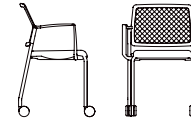

ROUILLARD

DEXTRA

2022

DF30NX

DEXTRA

Clean lines, lightweight and durable, the Dextra collection is available in multiple options. Both, stackable and affordable, Dextra chairs are simply perfect. Our Dextra line brings a stylish aura to classrooms, training rooms, collaboration centers and company cafes. Chair back options include: perforated plastic, upholstery, or even mesh. Not to mention there are plenty of choices when it comes to upholstery and base, which all allow the robust and comfortable Dextra chairs to successfully take on many roles.

ROUILLARD

DF35NX - DF25N - DF42NXP5 - DF31NX - DF20N

DEXTRA

DE / DR / DP / DF 20
 BW 17" SW 17.5" BH 15.5"
 SH 18" SD 16"

DE / DR / DP / DF 21
 BW 17" SW 17.5" BH 15.5"
 SH 18" SD 16"

DE / DR / DP / DF 30
 BW 17" SW 17.5" BH 15.5"
 SH 18" SD 16"

DE / DR / DP / DF 31
 BW 17" SW 17.5" BH 15.5"
 SH 18" SD 16"

DE / DR / DP / DF 24/34
 BW 17" SW 17.5" BH 15.5"
 SH 26" SD 16"

ROUILLARD

DE / DR / DP / DF 25/35
 BW 17" SW 17.5" BH 15.5"
 SH 30" SD 16"

DE / DR / DP / DF 40
 BW 17" SW 17.5" BH 15.5"
 SH 18-23.25" SD 16"

DE / DR / DP / DF 42
 BW 17" SW 17.5" BH 15.5"
 SH 18-23.25" SD 16"

DE / DR / DP / DF 80
 BW 17" SW 17.5" BH 15.5"
 SH 23.5-33.5" SD 16"

DE / DR / DP / DF 82
 BW 17" SW 17.5" BH 15.5"
 SH 23.5-33.5" SD 16"