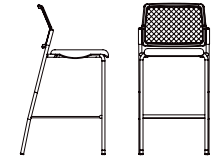

ROUILLARD

DEXTRA

2022

DF30NX

DEXTRA

Clean lines, lightweight and durable, the Dextra collection is available in multiple options. Both, stackable and affordable, Dextra chairs are simply perfect. Our Dextra line brings a stylish aura to classrooms, training rooms, collaboration centers and company cafes. Chair back options include: perforated plastic, upholstery, or even mesh. Not to mention there are plenty of choices when it comes to upholstery and base, which all allow the robust and comfortable Dextra chairs to successfully take on many roles.

ROUILLARD

DF35NX - DF25N - DF42NXP5 - DF31NX - DF20N

DEXTRA

DE / DR / DP / DF 20
 BW 17" SW 17.5" BH 15.5"
 SH 18" SD 16"

DE / DR / DP / DF 21
 BW 17" SW 17.5" BH 15.5"
 SH 18" SD 16"

DE / DR / DP / DF 30
 BW 17" SW 17.5" BH 15.5"
 SH 18" SD 16"

DE / DR / DP / DF 31
 BW 17" SW 17.5" BH 15.5"
 SH 18" SD 16"

DE / DR / DP / DF 24/34
 BW 17" SW 17.5" BH 15.5"
 SH 26" SD 16"

ROUILLARD

DE / DR / DP / DF 25/35
 BW 17" SW 17.5" BH 15.5"
 SH 30" SD 16"

DE / DR / DP / DF 40
 BW 17" SW 17.5" BH 15.5"
 SH 18-23.25" SD 16"

DE / DR / DP / DF 42
 BW 17" SW 17.5" BH 15.5"
 SH 18-23.25" SD 16"

DE / DR / DP / DF 80
 BW 17" SW 17.5" BH 15.5"
 SH 23.5-33.5" SD 16"

DE / DR / DP / DF 82
 BW 17" SW 17.5" BH 15.5"
 SH 23.5-33.5" SD 16"