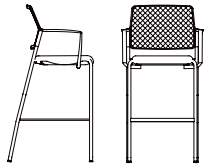

ROUILLARD

DEXTRA

2022

DF30NX

DEXTRA

Clean lines, lightweight and durable, the Dextra collection is available in multiple options. Both, stackable and affordable, Dextra chairs are simply perfect. Our Dextra line brings a stylish aura to classrooms, training rooms, collaboration centers and company cafes. Chair back options include: perforated plastic, upholstery, or even mesh. Not to mention there are plenty of choices when it comes to upholstery and base, which all allow the robust and comfortable Dextra chairs to successfully take on many roles.

ROUILLARD

DF35NX - DF25N - DF42NXP5 - DF31NX - DF20N

DEXTRA

DE / DR / DP / DF 20
 BW 17" SW 17.5" BH 15.5"
 SH 18" SD 16"

DE / DR / DP / DF 21
 BW 17" SW 17.5" BH 15.5"
 SH 18" SD 16"

DE / DR / DP / DF 30
 BW 17" SW 17.5" BH 15.5"
 SH 18" SD 16"

DE / DR / DP / DF 31
 BW 17" SW 17.5" BH 15.5"
 SH 18" SD 16"

DE / DR / DP / DF 24/34
 BW 17" SW 17.5" BH 15.5"
 SH 26" SD 16"

ROUILLARD

DE / DR / DP / DF 25/35
 BW 17" SW 17.5" BH 15.5"
 SH 30" SD 16"

DE / DR / DP / DF 40
 BW 17" SW 17.5" BH 15.5"
 SH 18-23.25" SD 16"

DE / DR / DP / DF 42
 BW 17" SW 17.5" BH 15.5"
 SH 18-23.25" SD 16"

DE / DR / DP / DF 80
 BW 17" SW 17.5" BH 15.5"
 SH 23.5-33.5" SD 16"

DE / DR / DP / DF 82
 BW 17" SW 17.5" BH 15.5"
 SH 23.5-33.5" SD 16"