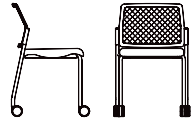

ROUILLARD

DEXTRA

2022

DF30NX

DEXTRA

Clean lines, lightweight and durable, the Dextra collection is available in multiple options. Both, stackable and affordable, Dextra chairs are simply perfect. Our Dextra line brings a stylish aura to classrooms, training rooms, collaboration centers and company cafes. Chair back options include: perforated plastic, upholstery, or even mesh. Not to mention there are plenty of choices when it comes to upholstery and base, which all allow the robust and comfortable Dextra chairs to successfully take on many roles.

ROUILLARD

DF35NX - DF25N - DF42NXP5 - DF31NX - DF20N

DEXTRA

DE / DR / DP / DF 20
 BW 17" SW 17.5" BH 15.5"
 SH 18" SD 16"

DE / DR / DP / DF 21
 BW 17" SW 17.5" BH 15.5"
 SH 18" SD 16"

DE / DR / DP / DF 30
 BW 17" SW 17.5" BH 15.5"
 SH 18" SD 16"

DE / DR / DP / DF 31
 BW 17" SW 17.5" BH 15.5"
 SH 18" SD 16"

DE / DR / DP / DF 24/34
 BW 17" SW 17.5" BH 15.5"
 SH 26" SD 16"

ROUILLARD

DE / DR / DP / DF 25/35
 BW 17" SW 17.5" BH 15.5"
 SH 30" SD 16"

DE / DR / DP / DF 40
 BW 17" SW 17.5" BH 15.5"
 SH 18-23.25" SD 16"

DE / DR / DP / DF 42
 BW 17" SW 17.5" BH 15.5"
 SH 18-23.25" SD 16"

DE / DR / DP / DF 80
 BW 17" SW 17.5" BH 15.5"
 SH 23.5-33.5" SD 16"

DE / DR / DP / DF 82
 BW 17" SW 17.5" BH 15.5"
 SH 23.5-33.5" SD 16"