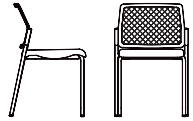

ROUILLARD

DEXTRA

2022

DF30NX

DEXTRA

Clean lines, lightweight and durable, the Dextra collection is available in multiple options. Both, stackable and affordable, Dextra chairs are simply perfect. Our Dextra line brings a stylish aura to classrooms, training rooms, collaboration centers and company cafes. Chair back options include: perforated plastic, upholstery, or even mesh. Not to mention there are plenty of choices when it comes to upholstery and base, which all allow the robust and comfortable Dextra chairs to successfully take on many roles.

ROUILLARD

DF35NX - DF25N - DF42NXP5 - DF31NX - DF20N

DEXTRA

DE / DR / DP / DF 20
 BW 17" SW 17.5" BH 15.5"
 SH 18" SD 16"

DE / DR / DP / DF 21
 BW 17" SW 17.5" BH 15.5"
 SH 18" SD 16"

DE / DR / DP / DF 30
 BW 17" SW 17.5" BH 15.5"
 SH 18" SD 16"

DE / DR / DP / DF 31
 BW 17" SW 17.5" BH 15.5"
 SH 18" SD 16"

DE / DR / DP / DF 24/34
 BW 17" SW 17.5" BH 15.5"
 SH 26" SD 16"

ROUILLARD

DE / DR / DP / DF 25/35
 BW 17" SW 17.5" BH 15.5"
 SH 30" SD 16"

DE / DR / DP / DF 40
 BW 17" SW 17.5" BH 15.5"
 SH 18-23.25" SD 16"

DE / DR / DP / DF 42
 BW 17" SW 17.5" BH 15.5"
 SH 18-23.25" SD 16"

DE / DR / DP / DF 80
 BW 17" SW 17.5" BH 15.5"
 SH 23.5-33.5" SD 16"

DE / DR / DP / DF 82
 BW 17" SW 17.5" BH 15.5"
 SH 23.5-33.5" SD 16"