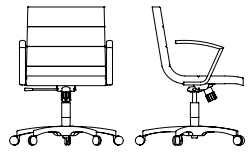

ROUILLARD

CLASSIC

2020

ROUILLARD

CLASSIC

With its retro elegance, our Classic collection draws inspiration from the slim-lined, aerodynamic, jet-set stylings of the 1960's. These chairs are ideal for executive, lounge or conference room seating. The Executive version has an adjustable mechanism option, a five-star base with casters and fixed polished armrests, meanwhile the Lounge version uses a groovy four-star auto-return base, has optional upholstered arms and pairs well with a matching ottoman. For a timeless workspace piece, our Classic collection will surely do the trick!

ROUILLARD

CLASSIC

CX50
BW 19.5" SW 20.5" BH 20"
SH 17.5-22" SD 17.5"

CX92
BW 19.5" SW 20.5" BH 29"
SH 17.5-22" SD 17.5"

CX53
BW 19.5" SW 20.5" BH 20"
SH 17.5" SD 17.5"

CX93
BW 19.5" SW 20.5" BH 29"
SH 17.5" SD 17.5"