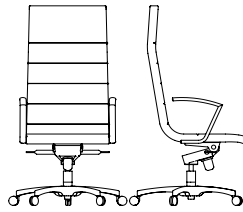

ROUILLARD

CLASSIC

2020

ROUILLARD

CLASSIC

With its retro elegance, our Classic collection draws inspiration from the slim-lined, aerodynamic, jet-set stylings of the 1960's. These chairs are ideal for executive, lounge or conference room seating. The Executive version has an adjustable mechanism option, a five-star base with casters and fixed polished armrests, meanwhile the Lounge version uses a groovy four-star auto-return base, has optional upholstered arms and pairs well with a matching ottoman. For a timeless workspace piece, our Classic collection will surely do the trick!

ROUILLARD

CLASSIC

CX50
BW 19.5" SW 20.5" BH 20"
SH 17.5-22" SD 17.5"

CX92
BW 19.5" SW 20.5" BH 29"
SH 17.5-22" SD 17.5"

CX53
BW 19.5" SW 20.5" BH 20"
SH 17.5" SD 17.5"

CX93
BW 19.5" SW 20.5" BH 29"
SH 17.5" SD 17.5"

CX11
SW 20,5" SH 17,5" SD 17,5"

ROUILLARD