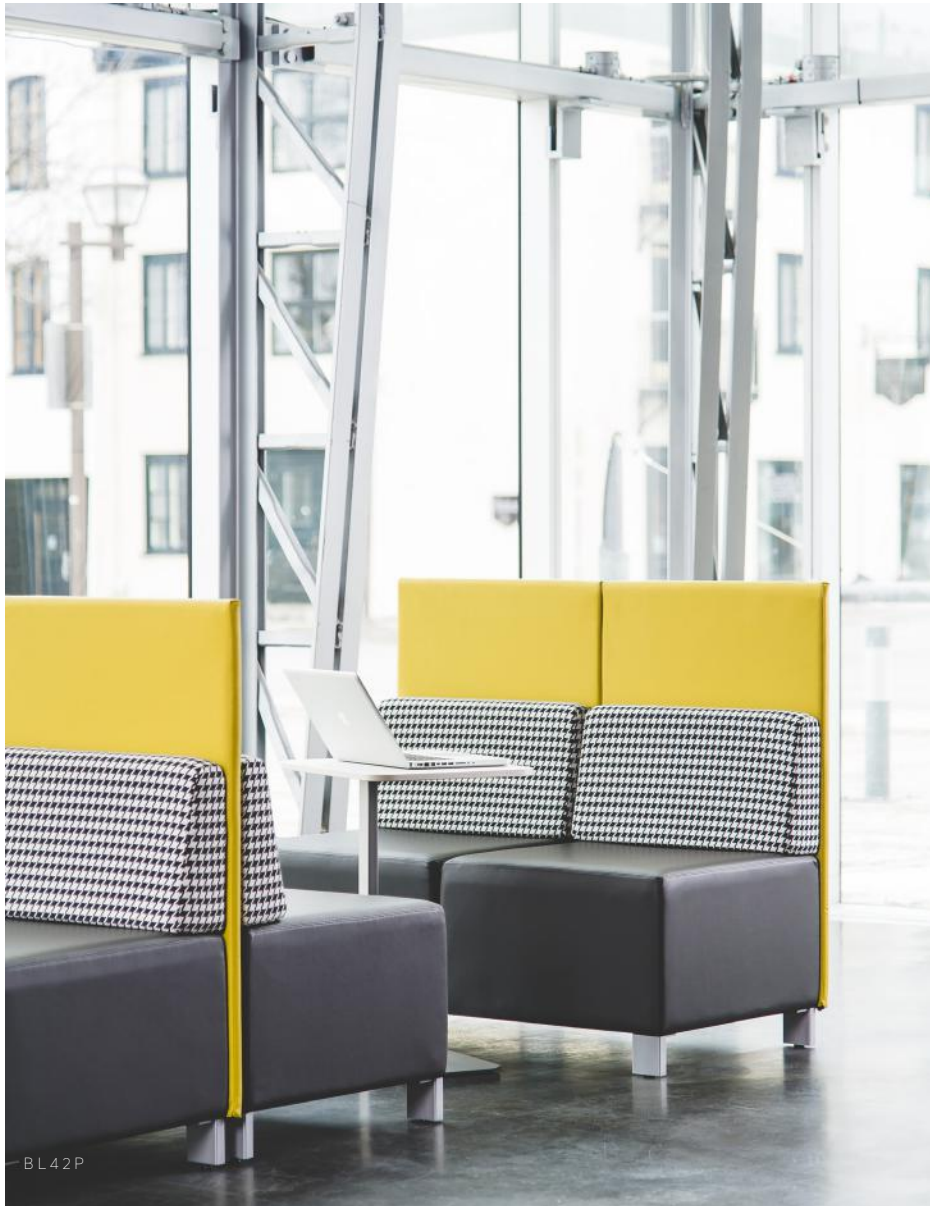

ROUILLARD

2017

BLOK

BL42P

BLOK

Our Blok collection is durable and compact. These architectural cubes can be configured in various ways to create an adaptable lounge system. With perfect squares as symmetrical building blocks, it's easy to create benches or individual chairs, with or without armrests, and the high panels can be used for enclosed spaces with laptop tables. Use our Blok collection to form fully-upholstered lines, groups or islands for layouts that fit a variety of spaces. Power ports can be added to any unit, too. Our Blok collection's pure geometry constructs elegant and interactive communal spaces that will keep your team motivated and comfortably productive.

ROUILLARD

BL42P - BC41P

ROUILLARD

BL22P - MBC2P

ROUILLARD

BL22P - MBC2P

BLOK

BL21PA
H 29" D 24" W 29"