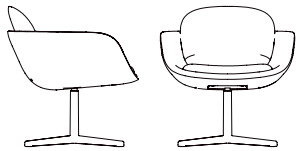

## BILY

Experience the beauty of BILY, where organic design meets unparalleled comfort. With its alluring curves and enveloping feel, transform any space into a welcoming oasis.

Choose from low or high backrests and a variety of wooden, sled, or cross bases to create your ideal seating arrangement. Customizable in an array of colours, BILY effortlessly integrates into any design scheme, making it the perfect choice to infuse your space with warmth and personality. Take your lounging experience to the next level with the optional footstool.

# BILY

**BY43**  
BW 19,5" SW 19,5" BH 14"  
SH 17,5" SD 18" TD 27" TW 28" TH 31"

**BY45**  
BW 19,5" SW 19,5" BH 14"  
SH 17,5" SD 18" TD 27" TW 28" TH 31"

**BY44**  
BW 19,5" SW 19,5" BH 14"  
SH 17,5" SD 18" TD 27" TW 28" TH 31"