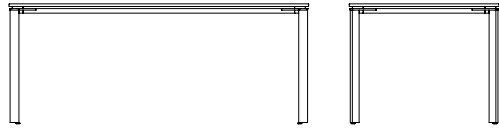

ROUILLARD

AGORA
SLIM

2017

TA1Z7236L29P

AGORA SLIM

The Agora Slim collection offers tables that come in a variety of dimensions and that as workstations, multifunctional tables, and more. Compact in size and technology-enabled, the Agora Slim collection is ideal for small sitting rooms, break rooms, or cafeteria. Not only are the designs, color choices, heights, and widths customizable, but they also come with optional grommets and privacy or modesty panels. In addition, the ingenious extrusion system allows for full customization and can create sleek-looking, minimalist surfaces. It's everything you need to set the right tone in your workspace!

ROUILLARD

TA1Z7236L29P

ROUILLARD

TA1YD7236L29P

AGORA SLIM

L 30-96" W 24-36" H 15-29"

L 30-96" W 24-36" H 15-29"

ROUILLARD