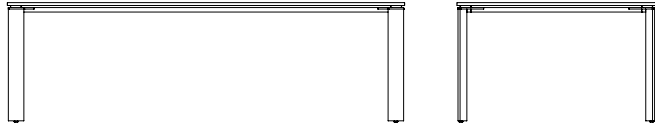

ROUILLARD

AGORA
ELITE

2017

AGORA ELITE

The Agora Elite collection includes tables offered in a variety of dimensions. Known for their distinctly bold legs, the ingenious extrusion system allows for customization, and the solid build permits for larger surfaces and sizes. The Agora Elite collection is ideal for conference room meetings, and offers plenty of surface space for team work and shared spaces. Make your work environment productive and welcoming!

ROUILLARD

TA1R12042U29G

AGORA ELITE

L 48-96" W 42-60" H 29"

L 108-192" W 42-60" H 29"

ROUILLARD

L 108-192" W 42-60" H 29"

Legs