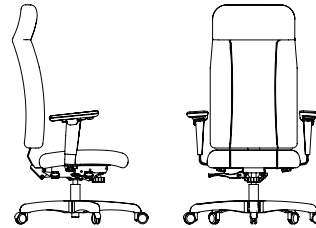

24 PLUS

LM91CDPE - LM92CDPE - LM94CUPX

24 PLUS

The 24/7 & Plus collection takes comfort to the next level. Available in two categories to support varying weights, with one that can support up to 350 lbs and one that can support up to 500 lbs in weight, these solidly built chairs are mindfully designed to make those heavy-duty, 24-hour + work shifts extra comfortable. These ergonomic chairs are great for intensive and uninterrupted seating periods. They also feature various customization options, which include upholstered or channeled seating, and a backrest that is available in two heights and widths to support every body type and curve. The 24/7 & Plus collection is refined and versatile in character, and so elegantly discreet that it blends right in with the other 24/7 & Plus collections.

ROUILLARD

LM92CDPE

24 PLUS

UG59
BW 18" SW 20.5" BH 22.5-24"
SH 18-22" SD 17.5"

UG99
BW 18" SW 20.5" BH 24-26.5"
SH 18-22" SD 17.5"

AL93
BW 18" SW 18.5" BH 28-30"
SH 19-24" SD 17.5"

AL95
BW 19" SW 19.5" BH 28-30"
SH 19-24" SD 17.5"