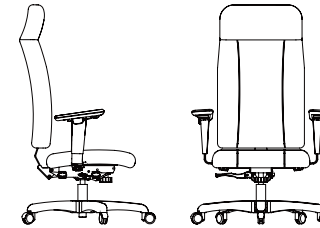

24 PLUS

LM91CDPE - LM92CDPE - LM94CUPX

24 PLUS

The 24/7 & Plus collection takes comfort to the next level. Available in two categories to support varying weights, with one that can support up to 350 lbs and one that can support up to 500 lbs in weight, these solidly built chairs are mindfully designed to make those heavy-duty, 24-hour + work shifts extra comfortable. These ergonomic chairs are great for intensive and uninterrupted seating periods. They also feature various customization options, which include upholstered or channeled seating, and a backrest that is available in two heights and widths to support every body type and curve. The 24/7 & Plus collection is refined and versatile in character, and so elegantly discreet that it blends right in with the other 24/7 & Plus collections.

ROUILLARD

LM92CDPE

24 PLUS

UG59
BW 18" SW 20.5" BH 22.5-24"
SH 18-22" SD 17.5"

UG99
BW 18" SW 20.5" BH 24-26.5"
SH 18-22" SD 17.5"

AL93
BW 18" SW 18.5" BH 28-30"
SH 19-24" SD 17.5"

AL95
BW 19" SW 19.5" BH 28-30"
SH 19-24" SD 17.5"