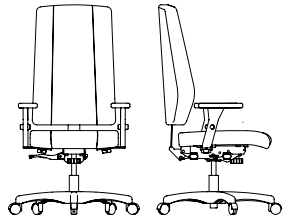

24 PLUS

LM91CDPE - LM92CDPE - LM94CUPX

24 PLUS

The 24/7 & Plus collection takes comfort to the next level. Available in two categories to support varying weights, with one that can support up to 350 lbs and one that can support up to 500 lbs in weight, these solidly built chairs are mindfully designed to make those heavy-duty, 24-hour + work shifts extra comfortable. These ergonomic chairs are great for intensive and uninterrupted seating periods. They also feature various customization options, which include upholstered or channeled seating, and a backrest that is available in two heights and widths to support every body type and curve. The 24/7 & Plus collection is refined and versatile in character, and so elegantly discreet that it blends right in with the other 24/7 & Plus collections.

ROUILLARD

LM92CDPE

24 PLUS

UG59
BW 18" SW 20.5" BH 22.5-24"
SH 18-22" SD 17.5"

UG99
BW 18" SW 20.5" BH 24-26.5"
SH 18-22" SD 17.5"

AL93
BW 18" SW 18.5" BH 28-30"
SH 19-24" SD 17.5"

AL95
BW 19" SW 19.5" BH 28-30"
SH 19-24" SD 17.5"