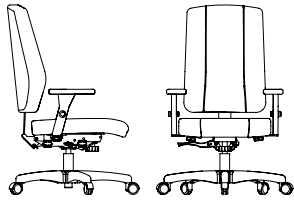

24 PLUS

LM91CDPE - LM92CDPE - LM94CUPX

24 PLUS

The 24/7 & Plus collection takes comfort to the next level. Available in two categories to support varying weights, with one that can support up to 350 lbs and one that can support up to 500 lbs in weight, these solidly built chairs are mindfully designed to make those heavy-duty, 24-hour + work shifts extra comfortable. These ergonomic chairs are great for intensive and uninterrupted seating periods. They also feature various customization options, which include upholstered or channeled seating, and a backrest that is available in two heights and widths to support every body type and curve. The 24/7 & Plus collection is refined and versatile in character, and so elegantly discreet that it blends right in with the other 24/7 & Plus collections.

ROUILLARD

LM92CDPE

24 PLUS

UG59
BW 18" SW 20.5" BH 22.5-24"
SH 18-22" SD 17.5"

UG99
BW 18" SW 20.5" BH 24-26.5"
SH 18-22" SD 17.5"

AL93
BW 18" SW 18.5" BH 28-30"
SH 19-24" SD 17.5"

AL95
BW 19" SW 19.5" BH 28-30"
SH 19-24" SD 17.5"