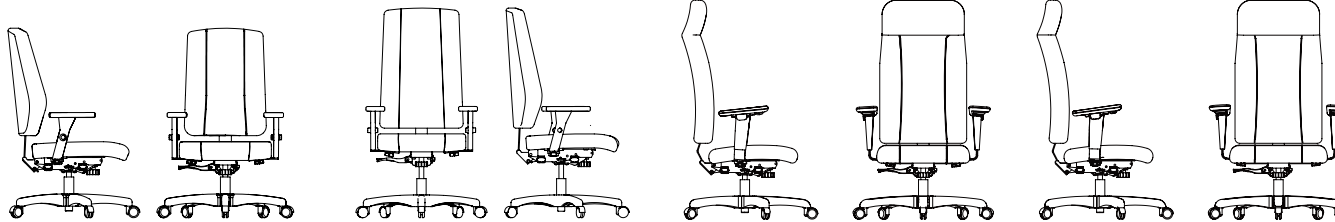

24 PLUS

ROUILLARD

LM91CDPE - LM92CDPE - LM94CUPX

24 PLUS

The 24/7 & Plus collection takes comfort to the next level. Available in two categories to support varying weights, with one that can support up to 350 lbs and one that can support up to 500 lbs in weight, these solidly built chairs are mindfully designed to make those heavy-duty, 24-hour + work shifts extra comfortable. These ergonomic chairs are great for intensive and uninterrupted seating periods. They also feature various customization options, which include upholstered or channeled seating, and a backrest that is available in two heights and widths to support every body type and curve. The 24/7 & Plus collection is refined and versatile in character, and so elegantly discreet that it blends right in with the other 24/7 & Plus collections.

ROUILLARD

LM92CDPE

24 PLUS

LL / LM91
 BW 18" SW 18.5" BH 23.5-26"
 SH 17-20.5" SD 17.5"

LL / LM95
 BW 18" SW 18.5" BH 28.5-31"
 SH 17-20.5" SD 17.5"

LL / LM94
 BW 20.5" SW 24" BH 23.5-26"
 SH 17-20.5" SD 17.5"

UG59
 BW 18" SW 20.5" BH 22.5-24"
 SH 18-22" SD 17.5"

UG99
 BW 18" SW 20.5" BH 24-26.5"
 SH 18-22" SD 17.5"

AL93
 BW 18" SW 18.5" BH 28-30"
 SH 19-24" SD 17.5"

AL95
 BW 19" SW 19.5" BH 28-30"
 SH 19-24" SD 17.5"