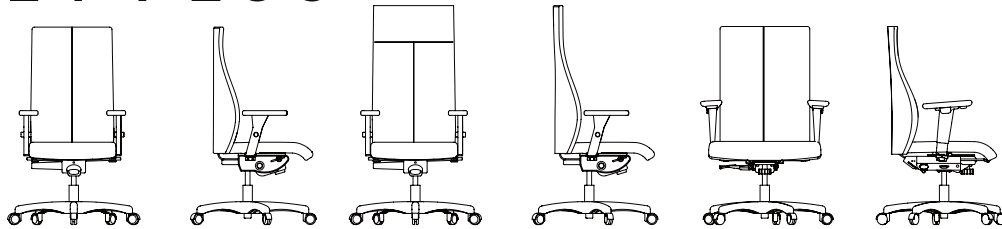

24 PLUS

ROUILLARD

LM91CDPE - LM92CDPE - LM94CUPX

24 PLUS

The 24/7 & Plus collection takes comfort to the next level. Available in two categories to support varying weights, with one that can support up to 350 lbs and one that can support up to 500 lbs in weight, these solidly built chairs are mindfully designed to make those heavy-duty, 24-hour + work shifts extra comfortable. These ergonomic chairs are great for intensive and uninterrupted seating periods. They also feature various customization options, which include upholstered or channeled seating, and a backrest that is available in two heights and widths to support every body type and curve. The 24/7 & Plus collection is refined and versatile in character, and so elegantly discreet that it blends right in with the other 24/7 & Plus collections.

ROUILLARD

LM92CDPE

24 PLUS

LL / LM91
 BW 18" SW 18.5" BH 23.5-26"
 SH 17-20.5" SD 17.5"

LL / LM95
 BW 18" SW 18.5" BH 28.5-31"
 SH 17-20.5" SD 17.5"

LL / LM94
 BW 20.5" SW 24" BH 23.5-26"
 SH 17-20.5" SD 17.5"

UG59
 BW 18" SW 20.5" BH 22.5-24"
 SH 18-22" SD 17.5"

UG99
 BW 18" SW 20.5" BH 24-26.5"
 SH 18-22" SD 17.5"

AL93
 BW 18" SW 18.5" BH 28-30"
 SH 19-24" SD 17.5"

AL95
 BW 19" SW 19.5" BH 28-30"
 SH 19-24" SD 17.5"