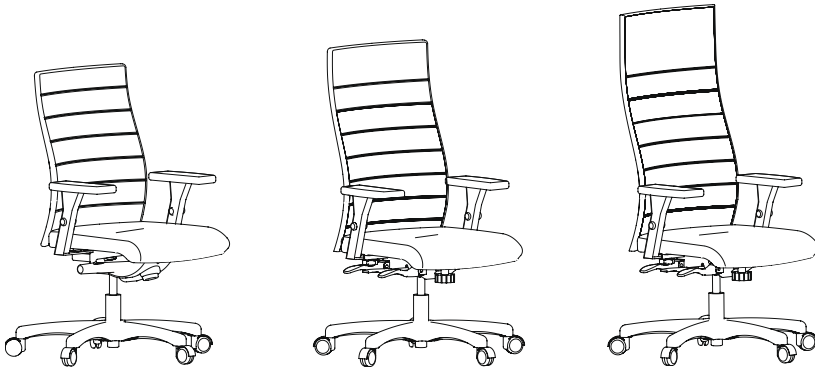

LEAD CHANNEL

LM50

LM90

LM92

MODEL	CODE	MECHANISM	APPLICATION	Com/Col							Leather	
				A	1	2	3	4	5	6		7
Mid-back												
LM50												
Fixed back	LM50N-P5	Swivel-tilt	Conference	706	745	784	823	862	941	1019	1097	1438
Fixed back	LM50N-PD	Knee-tilt	Conference	806	845	884	923	963	1041	1119	1198	1538
Ratchet back	LM50N-PZ	Synchro-tilt	Task	868	907	946	985	1024	1103	1181	1259	1600
Ratchet back	LM50N-P6	Synchro-tilt	Task	800	839	878	918	957	1035	1113	1192	1532
Ratchet back	LM50N-PFG	Multifunction with seat slider	Task	893	933	972	1011	1050	1128	1207	1285	1626
Intermediate-back												
LM90												
Fixed back	LM90N-P5	Swivel-tilt	Conference	733	782	831	880	929	1027	1125	1222	1619
Fixed back	LM90N-PD	Knee-tilt	Conference	833	882	931	980	1029	1127	1225	1323	1719
Ratchet back	LM90N-PZ	Synchro-tilt	Task	895	944	993	1042	1091	1189	1287	1385	1781
Ratchet back	LM90N-P6	Synchro-tilt	Task	827	876	925	974	1023	1121	1219	1317	1713
Ratchet back	LM90N-PFG	Multifunction with seat slider	Task	921	970	1019	1068	1117	1214	1312	1410	1806
High-back												
LM92												
Fixed back	LM92N-PD	Knee-tilt	Conference	917	963	1009	1056	1102	1194	1286	1379	1777
Ratchet back	LM92N-PZ	Synchro-tilt	Task	979	1025	1071	1117	1164	1256	1348	1441	1839
Ratchet back	LM92N-P6	Synchro-tilt	Task	911	957	1004	1050	1096	1188	1281	1373	1772
Ratchet back	LM92N-PFG	Multifunction with seat slider	Task	1005	1051	1097	1143	1189	1282	1374	1466	1865
OPTION												
• Sleeve on W arm: only available in vinyl or leather				57	70	81	93	105	128	153	178	215

Prices above do not include arms