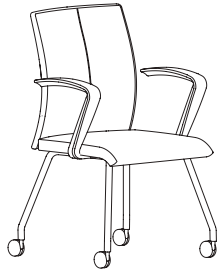

LEAD SLIM

LL71

MODEL	CODE	MECHANISM BASE	APPLICATION	Com/Col				PRICE / Grade				
				A	1	2	3	4	5	6	7	Leather
Low-back												
LL70 Fixed back	LL70N	Black, four legs	Guest	716	749	782	815	848	913	979	1045	1356
LL71 Fixed back	LL71N	Black, four legs on casters	Guest	766	799	831	864	897	963	1029	1094	1415
LL72 Fixed back	LL72C	Chrome sled base	Guest	789	821	854	887	920	986	1052	1117	1443
LL73 Fixed back	LL73C-P1	Chrome, four legs	Guest	921	953	986	1019	1052	1118	1184	1249	1601
Stool												
LL80 Fixed back	LL80N-P1	Swivel	Stool	920	953	986	1018	1051	1117	1183	1249	1600
Adjustable back	LL80N-P2	Multifunction	Stool	1083	1116	1149	1182	1215	1280	1346	1412	1763
OPTION												
• Sleeve on W-arm: only available in vinyl or leather				57	70	81	93	105	128	153	178	215

Prices above do not include arms