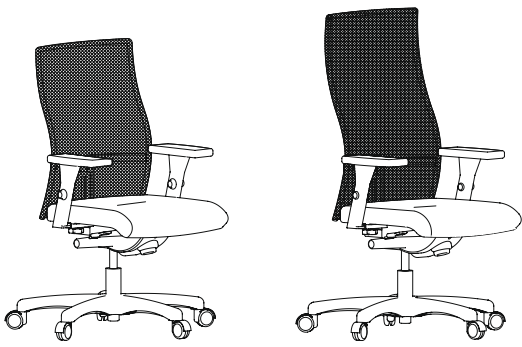

CODIFICATION

LM80	N	S	P2	SW	Hue Black
Model	Base color	Armrest	Mechanism	Option	Fabric

LEAD MESH

LF50

LF90

MODEL	CODE	MECHANISM	APPLICATION	Com/Col							Leather	
				A	1	2	3	4	5	6		7
Mid-back												
LF50												
Fixed back	LF50N-P5	Swivel-tilt	Conference	704	725	746	766	787	829	871	913	1160
Fixed back	LF50N-PD	Knee-tilt	Conference	804	825	846	867	888	930	971	1013	1261
Ratchet back	LF50N-PZ	Synchro-tilt	Task	866	887	908	929	950	991	1033	1075	1323
Ratchet back	LF50N-P6	Synchro-tilt	Task	798	819	840	861	882	924	966	1007	1255
Ratchet back	LF50N-PFG	Multifunction with seat slider	Task	892	912	933	954	975	1017	1059	1101	1348
Intermediate-back												
LF90												
Fixed back	LF90N-P5	Swivel-tilt	Conference	719	739	760	781	802	844	886	928	1178
Fixed back	LF90N-PD	Knee-tilt	Conference	819	840	861	882	903	944	986	1028	1279
Ratchet back	LF90N-PZ	Synchro-tilt	Task	881	902	923	944	964	1006	1048	1090	1340
Ratchet back	LF90N-P6	Synchro-tilt	Task	813	834	855	876	897	939	981	1022	1273
Ratchet back	LF90N-PFG	Multifunction with seat slider	Task	906	927	948	969	990	1032	1074	1116	1366
OPTION												
● Sleeve on W-arm: only available in vinyl or leather				57	70	81	93	105	128	153	178	215