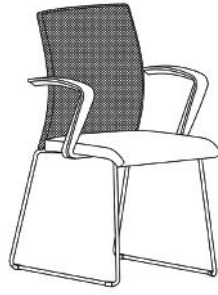

LEAD MESH

LF72

MODEL	CODE	MECHANISM BASE	APPLICATION	Com/Col				PRICE / Grade				
				A	1	2	3	4	5	6	7	Leather
Low-back												
LF70												
Fixed back	LF70N	Black, four legs	Guest	723	742	761	780	799	838	876	914	1156
LF71												
Fixed back	LF71N	Black, four legs on casters	Guest	774	793	813	832	851	889	927	965	1218
LF72												
Fixed back	LF72C	Chrome sled base	Guest	798	817	836	855	875	913	951	989	1246
LF73												
Fixed back	LF73C-P1	Chrome, four legs	Guest	935	954	973	992	1011	1050	1088	1126	1410
Stool												
LF80												
Fixed back	LF80N-P1	Swivel	Stool	934	953	972	992	1011	1049	1087	1125	1409
Adjustable back	LF80N-P2	Multifunction	Stool	1098	1117	1136	1155	1174	1212	1250	1289	1573
OPTION				• Sleeve on W-arm: only available in vinyl or leather								
				57	70	81	93	105	128	153	178	215

Prices above do not include arms