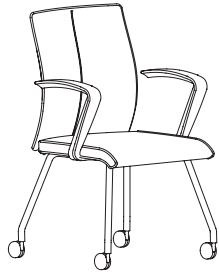

LEAD STITCH

LR71

MODEL	CODE	MECHANISM BASE	APPLICATION	Com/Col				PRICE / Grade				
				A	1	2	3	4	5	6	7	Leather
Low-back												
LR70 Fixed back	LR70N	Black, four legs	Guest	730	763	795	828	861	927	993	1058	1372
LR71 Fixed back	LR71N	Black, four legs on casters	Guest	779	812	845	878	911	976	1042	1108	1431
LR72 Fixed back	LR72C	Chrome sled base	Guest	802	835	868	901	934	999	1065	1131	1459
LR73 Fixed back	LR73C-P1	Chrome, four legs	Guest	934	967	1000	1033	1066	1131	1197	1263	1617
Stool												
LR80 Fixed back	LR80N-P1	Swivel	Stool	933	966	999	1032	1065	1131	1196	1262	1616
Adjustable back	LR80N-P2	Multifunction	Stool	1097	1130	1162	1195	1228	1294	1360	1425	1780
OPTION												
• Sleeve on W-arm: only available in vinyl or leather				57	70	81	93	105	128	153	178	215

Prices above do not include arms