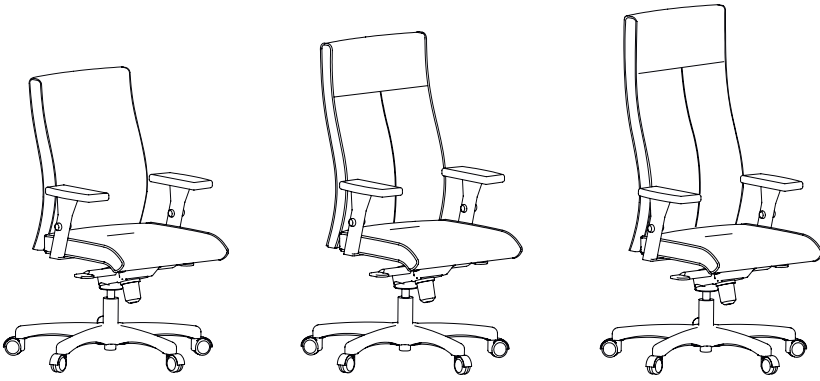

LEAD SIGNATURE

LG50

LG90

LG92

MODEL	CODE	MECHANISM	APPLICATION	Com/Col							Leather	
				A	1	2	3	4	5	6		7
Mid-back												
LG50												
Fixed back	LG50N-P5	Swivel-tilt	Conference	768	813	858	903	947	1037	1127	1216	1598
Fixed back	LG50N-PD	Knee-tilt	Conference	869	914	958	1003	1048	1137	1227	1316	1698
Ratchet back	LG50N-PZ	Synchro-tilt	Task	931	975	1020	1065	1110	1199	1289	1378	1760
Ratchet back	LG50N-P6	Synchro-tilt	Task	863	908	952	997	1042	1132	1221	1311	1692
Ratchet back	LG50N-PFG	Multifunction with seat slider	Task	956	1001	1046	1091	1135	1225	1314	1404	1786
Intermediate-back												
LG90												
Fixed back	LG90N-P5	Swivel-tilt	Conference	795	844	893	942	991	1089	1186	1284	1693
Fixed back	LG90N-PD	Knee-tilt	Conference	895	944	993	1042	1091	1189	1287	1385	1793
Ratchet back	LG90N-PZ	Synchro-tilt	Task	957	1006	1055	1104	1153	1251	1349	1447	1855
Ratchet back	LG90N-P6	Synchro-tilt	Task	889	938	987	1036	1085	1183	1281	1379	1787
Ratchet back	LG90N-PFG	Multifunction with seat slider	Task	983	1032	1081	1130	1178	1276	1374	1472	1881
High-back												
LG92												
Fixed back	LG92N-PD	Knee-tilt	Conference	1025	1084	1143	1202	1260	1378	1495	1613	2097
Ratchet back	LG92N-PZ	Synchro-tilt	Task	1087	1146	1205	1263	1322	1440	1557	1675	2159
Ratchet back	LG92N-P6	Synchro-tilt	Task	1019	1078	1137	1196	1254	1372	1490	1607	2092
Ratchet back	LG92N-PFG	Multifunction with seat slider	Task	1113	1172	1230	1289	1348	1465	1583	1700	2185
OPTION												
• Sleeve on W-arm: only available in vinyl or leather				57	70	81	93	105	128	153	178	215

Prices above do not include arms