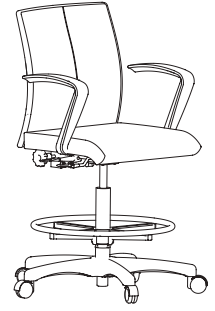

LEAD SLIM

LL80

MODEL	CODE	MECHANISM BASE	APPLICATION	Com/Col				PRICE / Grade				
				A	1	2	3	4	5	6	7	Leather
Low-back												
LL70 Fixed back	LL70N	Black, four legs	Guest	716	749	782	815	848	913	979	1045	1356
LL71 Fixed back	LL71N	Black, four legs on casters	Guest	766	799	831	864	897	963	1029	1094	1415
LL72 Fixed back	LL72C	Chrome sled base	Guest	789	821	854	887	920	986	1052	1117	1443
LL73 Fixed back	LL73C-P1	Chrome, four legs	Guest	921	953	986	1019	1052	1118	1184	1249	1601
Stool												
LL80 Fixed back	LL80N-P1	Swivel	Stool	920	953	986	1018	1051	1117	1183	1249	1600
Adjustable back	LL80N-P2	Multifunction	Stool	1083	1116	1149	1182	1215	1280	1346	1412	1763
OPTION												
• Sleeve on W-arm: only available in vinyl or leather				57	70	81	93	105	128	153	178	215

Prices above do not include arms