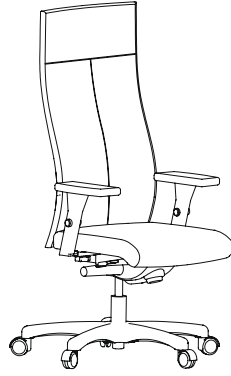

LEAD SLIM

LL92

MODEL	CODE	MECHANISM	APPLICATION	Com/Col							Leather	
				A	1	2	3	4	5	6		7
Mid-back												
LL50												
Fixed back	LL50N-P5	Swivel-tilt	Conference	702	739	777	815	853	928	1004	1079	1412
Fixed back	LL50N-PD	Knee-tilt	Conference	802	840	877	915	953	1029	1104	1180	1512
Ratchet back	LL50N-PZ	Synchro-tilt	Task	864	902	939	977	1015	1090	1166	1242	1574
Ratchet back	LL50N-P6	Synchro-tilt	Task	796	834	872	909	947	1023	1098	1174	1507
Ratchet back	LL50N-PFG	Multifunction with seat slider	Task	889	927	965	1003	1041	1116	1192	1267	1600
Intermediate-back												
LL90												
Fixed back	LL90N-P5	Swivel-tilt	Conference	715	755	796	836	877	958	1039	1120	1470
Fixed back	LL90N-PD	Knee-tilt	Conference	815	855	896	937	977	1058	1139	1221	1570
Ratchet back	LL90N-PZ	Synchro-tilt	Task	877	917	958	998	1039	1120	1201	1282	1632
Ratchet back	LL90N-P6	Synchro-tilt	Task	809	850	890	931	971	1052	1134	1215	1564
Ratchet back	LL90N-PFG	Multifunction with seat slider	Task	902	943	984	1024	1065	1146	1227	1308	1658
High-back												
LL92												
Fixed back	LL92N-PD	Knee-tilt	Conference	903	945	987	1029	1071	1155	1239	1322	1697
Ratchet back	LL92N-PZ	Synchro-tilt	Task	965	1007	1049	1090	1132	1216	1300	1384	1759
Ratchet back	LL92N-P6	Synchro-tilt	Task	897	939	981	1023	1065	1149	1233	1317	1691
Ratchet back	LL92N-PFG	Multifunction with seat slider	Task	990	1032	1074	1116	1158	1242	1326	1410	1784
OPTION												
• Sleeve on W-arm: only available in vinyl or leather				57	70	81	93	105	128	153	178	215

Prices above do not include arms