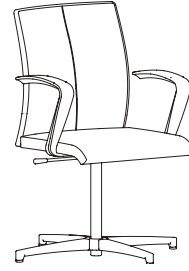

LEAD SLIM

LL73

MODEL	CODE	MECHANISM BASE	APPLICATION	Com/Col				PRICE / Grade				
				A	1	2	3	4	5	6	7	Leather
Low-back												
LL70 Fixed back	LL70N	Black, four legs	Guest	716	749	782	815	848	913	979	1045	1356
LL71 Fixed back	LL71N	Black, four legs on casters	Guest	766	799	831	864	897	963	1029	1094	1415
LL72 Fixed back	LL72C	Chrome sled base	Guest	789	821	854	887	920	986	1052	1117	1443
LL73 Fixed back	LL73C-P1	Chrome, four legs	Guest	921	953	986	1019	1052	1118	1184	1249	1601
Stool												
LL80 Fixed back	LL80N-P1	Swivel	Stool	920	953	986	1018	1051	1117	1183	1249	1600
Adjustable back	LL80N-P2	Multifunction	Stool	1083	1116	1149	1182	1215	1280	1346	1412	1763
OPTION												
• Sleeve on W-arm: only available in vinyl or leather				57	70	81	93	105	128	153	178	215

Prices above do not include arms