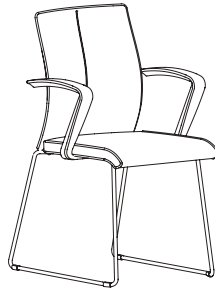

LEAD STITCH

LR72

MODEL	CODE	MECHANISM BASE	APPLICATION	Com/Col				PRICE / Grade				
				A	1	2	3	4	5	6	7	Leather
Low-back												
LR70 Fixed back	LR70N	Black, four legs	Guest	730	763	795	828	861	927	993	1058	1372
LR71 Fixed back	LR71N	Black, four legs on casters	Guest	779	812	845	878	911	976	1042	1108	1431
LR72 Fixed back	LR72C	Chrome sled base	Guest	802	835	868	901	934	999	1065	1131	1459
LR73 Fixed back	LR73C-P1	Chrome, four legs	Guest	934	967	1000	1033	1066	1131	1197	1263	1617
Stool												
LR80 Fixed back	LR80N-P1	Swivel	Stool	933	966	999	1032	1065	1131	1196	1262	1616
Adjustable back	LR80N-P2	Multifunction	Stool	1097	1130	1162	1195	1228	1294	1360	1425	1780
OPTION												
• Sleeve on W-arm: only available in vinyl or leather				57	70	81	93	105	128	153	178	215

Prices above do not include arms