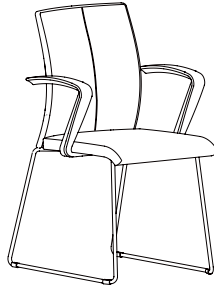

LEAD SLIM

LL72

MODEL	CODE	MECHANISM BASE	APPLICATION	Com/Col				PRICE / Grade				
				A	1	2	3	4	5	6	7	Leather
Low-back												
LL70 Fixed back	LL70N	Black, four legs	Guest	716	749	782	815	848	913	979	1045	1356
LL71 Fixed back	LL71N	Black, four legs on casters	Guest	766	799	831	864	897	963	1029	1094	1415
LL72 Fixed back	LL72C	Chrome sled base	Guest	789	821	854	887	920	986	1052	1117	1443
LL73 Fixed back	LL73C-P1	Chrome, four legs	Guest	921	953	986	1019	1052	1118	1184	1249	1601
Stool												
LL80 Fixed back	LL80N-P1	Swivel	Stool	920	953	986	1018	1051	1117	1183	1249	1600
Adjustable back	LL80N-P2	Multifunction	Stool	1083	1116	1149	1182	1215	1280	1346	1412	1763
OPTION												
• Sleeve on W-arm: only available in vinyl or leather				57	70	81	93	105	128	153	178	215

Prices above do not include arms