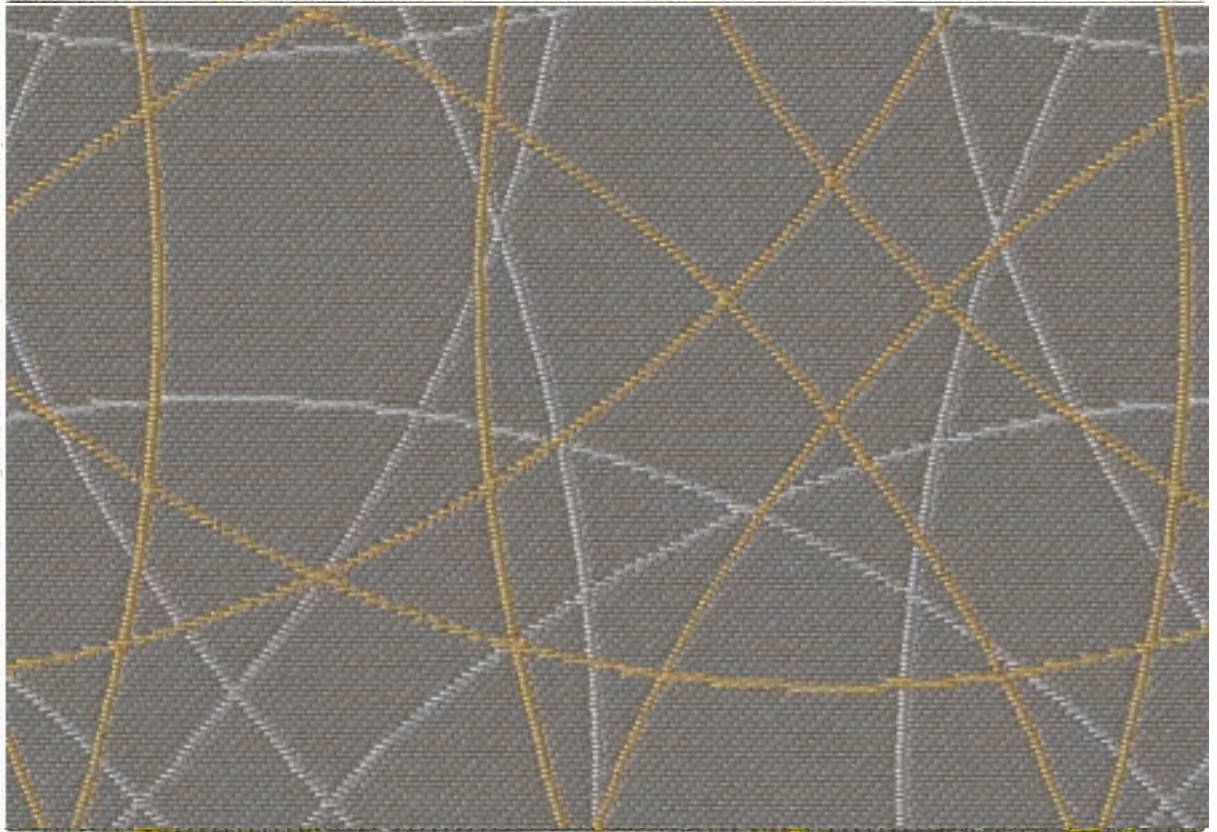

**Free**  
*Intersect Collection*

**Upholstery**  
**100,000+**

**Recycled Fiber Content**

Platinum

Pearl

Cocoa

Oasis

Graphite

Evening

Orbit

**Durability:** 100,000 D.R.

**Maintenance:** WS - Water-based agents or foam

**Width:** 61"

**Repeat:** 5 3/8" L x 5" W

**Shown Railroaded:** No

**Lightfastness:** 40 Hours Class 4

**Weight:** 0.90 lb.

**Dye:** Yarn