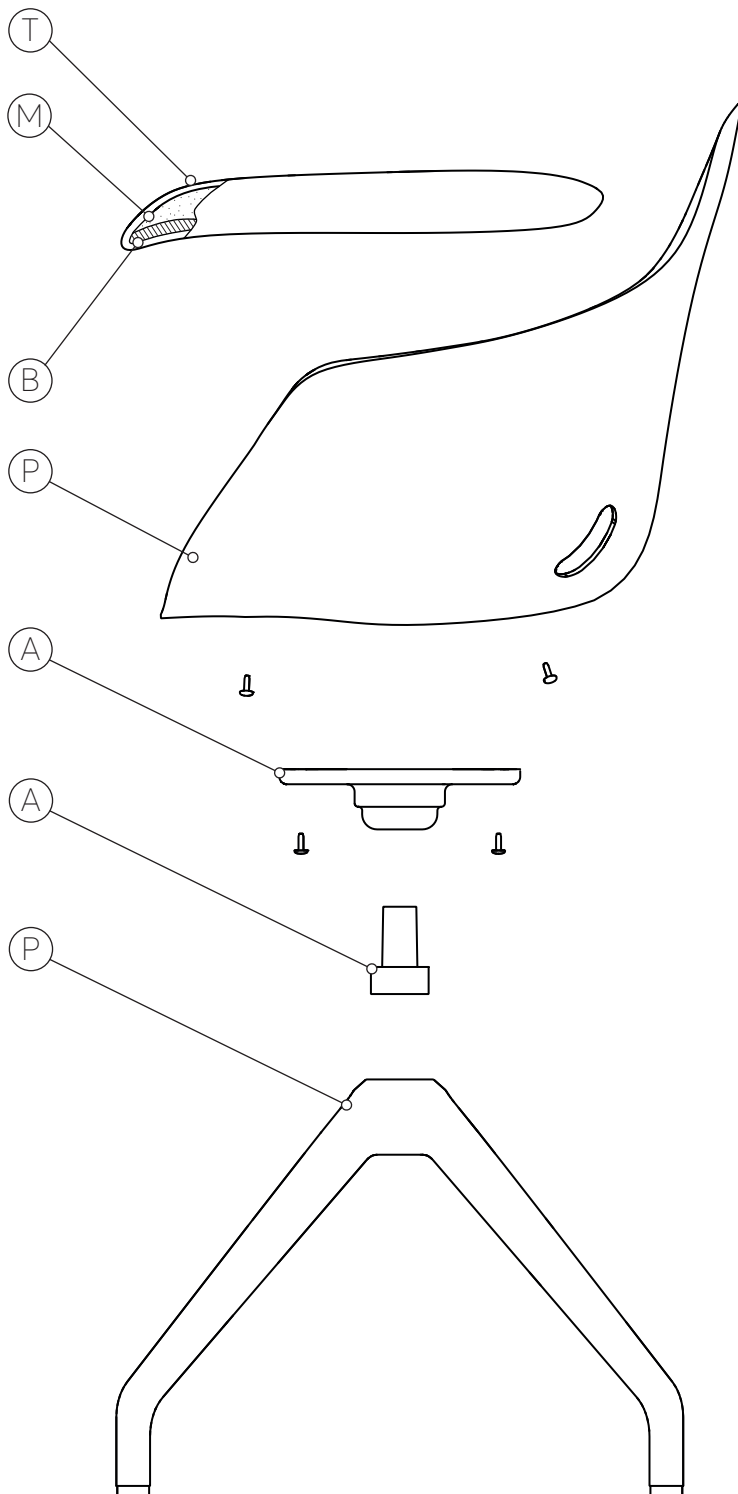

ELY

LYE43B

PLASTIC SHELL & UPHOLSTERED SEAT

(A) STEEL 

(B) WOOD

(M) FOAM

(P) PLASTIC 

(T) FABRIC / VINYL / LEATHER

ROUILLARD

363 boul. des Chutes Québec
(Québec) Canada G1E 3G1
418 663-1411 | 1 800 661-1411
www.rouillard.ca

GUEST CHAIR

ELY represents this category due to the following reasons:

- Contains a majority of components, which are common to Rouillard Guest side seating
- Has a structural body and material mix that is common among the Guest side series and allows flexibility and interchangeability among components
- Is one of the top Guest side chair sellers.
- In general, our guest side chairs share similar characteristics in terms of appearance, dimensions and material mix . They can be customized by selecting different types of upholstery materials and options. Please refer to our online catalog for all options available .

PRODUCT NAME	PRIMARY CONSTRUCTION TYPE
DEXTRA	Backrest and seat: Injected plastic, Upholstered options/ Tubular steel frame (4-legged, stool, ...)
ELY	Moulded plastic shell, Seat: Wooden curved panel, Upholstered option, Tubular steel frame (4-legged) or wooden base
LINK	Backrest and seat: Injected plastic, Upholstered options/ Tubular steel frame (4-legged, stool, ...)
LEAD SIDE	Backrest : Tubular steel frame (4-legged, cantilever, cross or angled base), Seat: Upholstered curved plywood
MIA	Backrest and seat: Injected plastic, Upholstered options/ Tubular steel frame (4-legged, stool, ...)
MINI	Backrest and seat: curved wooden panel, Upholstered, Tubular steel frame (4-legged, stool, ...) or wooden base
PLY	Backrest and seat: curved wooden shell, Upholstered, Tubular steel frame (4-legged) or wooden base
TARA	Backrest and seat: curved wooden shell, Upholstered, Tubular steel frame (4-legged) or wooden base
VIBE	Backrest and seat: Injected plastic, Upholstered options/ Tubular steel frame (4-legged)