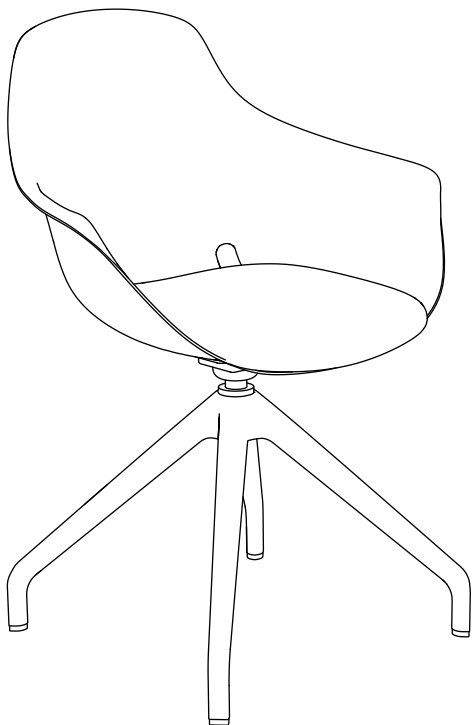

ELY

LYE43B

PLASTIC SHELL & UPHOLSTERED SEAT

(A) STEEL 

(B) WOOD

(M) FOAM

(P) PLASTIC 

(T) FABRIC / VINYL / LEATHER

ROUILLARD

363 boul. des Chutes Québec
(Québec) Canada G1E 3G1
418 663-1411 | 1 800 661-1411
www.rouillard.ca

GUEST CHAIR

ELY represents this category due to the following reasons:

- Contains a majority of components, which are common to Rouillard Guest side seating
- Has a structural body and material mix that is common among the Guest side series and allows flexibility and interchangeability among components
- Is one of the top Guest side chair sellers.
- In general, our guest side chairs share similar characteristics in terms of appearance, dimensions and material mix . They can be customized by selecting different types of upholstery materials and options. Please refer to our online catalog for all options available .

PRODUCT NAME	PRIMARY CONSTRUCTION TYPE
DEXTRA	Backrest and seat: Injected plastic, Upholstered options/ Tubular steel frame (4-legged, stool, ...)
ELY	Moulded plastic shell, Seat: Wooden curved panel, Upholstered option, Tubular steel frame (4-legged) or wooden base
LINK	Backrest and seat: Injected plastic, Upholstered options/ Tubular steel frame (4-legged, stool, ...)
LEAD SIDE	Backrest : Tubular steel frame (4-legged, cantilever, cross or angled base), Seat: Upholstered curved plywood
MIA	Backrest and seat: Injected plastic, Upholstered options/ Tubular steel frame (4-legged, stool, ...)
MINI	Backrest and seat: curved wooden panel, Upholstered, Tubular steel frame (4-legged, stool, ...) or wooden base
PLY	Backrest and seat: curved wooden shell, Upholstered, Tubular steel frame (4-legged) or wooden base
TARA	Backrest and seat: curved wooden shell, Upholstered, Tubular steel frame (4-legged) or wooden base
VIBE	Backrest and seat: Injected plastic, Upholstered options/ Tubular steel frame (4-legged)