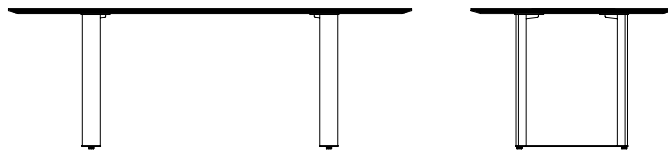

ROUILLARD

TOL9Z1204229W

Wire management

The addition of panels inserted into the legs provides efficient management of cabling and equipment connections, resulting in a sleek and uncluttered work environment.

ROUILLARD

AGORA II OLEA

L 36-84" W 36-48" H 29"

L 108-168" W 36-48" H 29"

ROUILLARD

Legs

White

Platinum