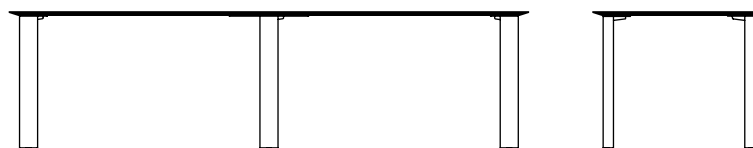

ROUILLARD

AGORA II ELITE

2022

AGORA II ELITE

With legs at all four corners, AGORA II ELITE tables are available in a variety of sizes to suit different needs, from conference tables to work tables. Some models offer the option of a knife-edge surface for a more refined touch. The simplicity of the design makes the ELITE table the perfect choice to blend in seamlessly within any work environment.

ROUILLARD

TEL3YE483629W

AGORA II ELITE

L 36-84" W 24-54" H 29"

L 108-168" W 24-48" H 29"

L 108-168" W 24-48" H 29"

ROUILLARD

Legs