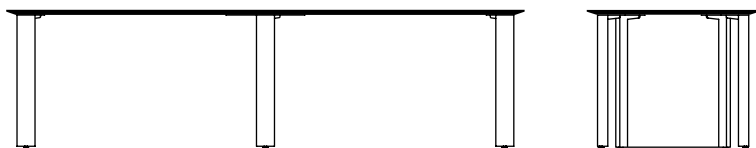

ROUILLARD

TEL3YE483629W

AGORA II ELITE

L 36-84" W 24-54" H 29"

L 108-168" W 24-48" H 29"

L 108-168" W 24-48" H 29"

ROUILLARD

Legs