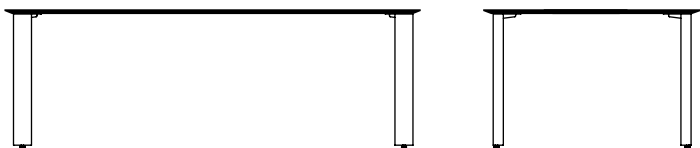

ROUILLARD

AGORA II ELITE

2022

AGORA II ELITE

With legs at all four corners, AGORA II ELITE tables are available in a variety of sizes to suit different needs, from conference tables to work tables. Some models offer the option of a knife-edge surface for a more refined touch. The simplicity of the design makes the ELITE table the perfect choice to blend in seamlessly within any work environment.

ROUILLARD

TEL3YE483629W

AGORA II ELITE

L 36-84" W 24-54" H 29"

L 108-168" W 24-48" H 29"

L 108-168" W 24-48" H 29"

ROUILLARD

Legs