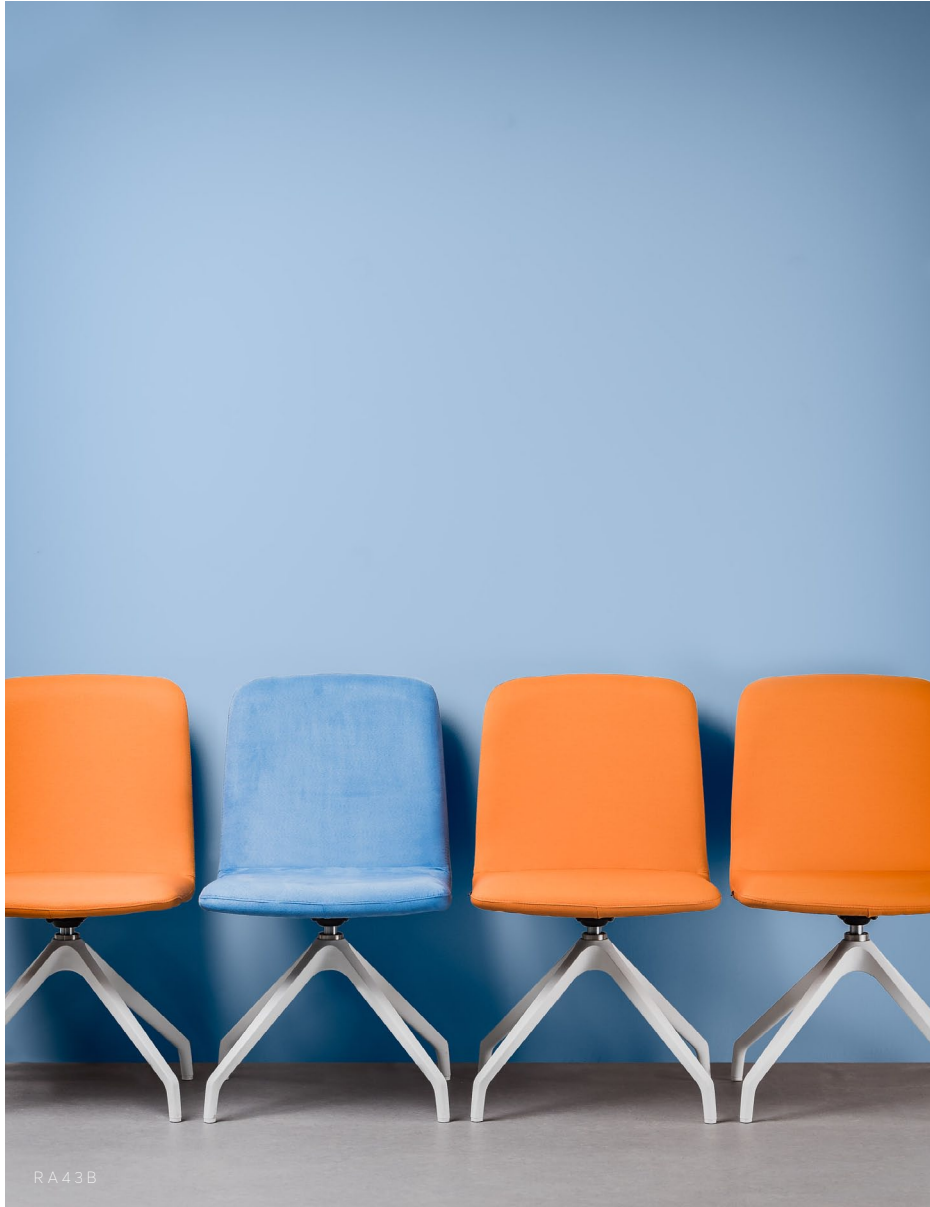

ROUILLARD

2020

TARA

TARA

The Tara collection offers a minimalist design that highlights the chair's clean lines, while the rounded corners add to its discreet appeal. Dual in nature, these chairs blend right into any environment and come in various wood or metal bases. Whether you're looking for a comfortable guest or waiting room chair, or a bar-height stool for dining areas or collaborative workspaces, the Tara collection will surely fit in.

ROUILLARD

RA65E

ROUILLARD

RA44E

TARA

RA40
 BW 18.5" SW 19.5" BH 16.5"
 SH 17-22.5" SD 16.5"

RA43
 BW 18.5" SW 19.5" BH 16.5"
 SH 18.75" SD 16.5"

RA44
 BW 18.5" SW 19.5" BH 16.5"
 SH 19" SD 16.5"

RA70
 BW 18.5" SW 19.5" BH 16.5"
 SH 18.5" SD 16.5"

RA25
 BW 18.5" SW 19.5" BH 6.5"
 SH 30" SD 16.5"

RA35
 BW 18.5" SW 19.5" BH 6.5"
 SH 26" SD 16.5"

RA64
 BW 18.5" SW 19.5" BH 6.5"
 SH 26" SD 16.5"

RA65
 BW 18.5" SW 19.5" BH 6.5"
 SH 30" SD 16.5"