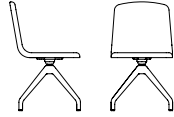

ROUILLARD

2020

TARA

TARA

The Tara collection offers a minimalist design that highlights the chair's clean lines, while the rounded corners add to its discreet appeal. Dual in nature, these chairs blend right into any environment and come in various wood or metal bases. Whether you're looking for a comfortable guest or waiting room chair, or a bar-height stool for dining areas or collaborative workspaces, the Tara collection will surely fit in.

ROUILLARD

RA65E

ROUILLARD

RA44E

TARA

RA40
 BW 18.5" SW 19.5" BH 16.5"
 SH 17-22.5" SD 16.5"

RA43
 BW 18.5" SW 19.5" BH 16.5"
 SH 18.75" SD 16.5"

RA44
 BW 18.5" SW 19.5" BH 16.5"
 SH 19" SD 16.5"

RA70
 BW 18.5" SW 19.5" BH 16.5"
 SH 18.5" SD 16.5"

RA25
 BW 18.5" SW 19.5" BH 6.5"
 SH 30" SD 16.5"

RA35
 BW 18.5" SW 19.5" BH 6.5"
 SH 26" SD 16.5"

RA64
 BW 18.5" SW 19.5" BH 6.5"
 SH 26" SD 16.5"

RA65
 BW 18.5" SW 19.5" BH 6.5"
 SH 30" SD 16.5"