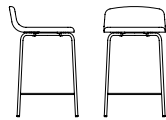

ROUILLARD

2020

TARA

TARA

The Tara collection offers a minimalist design that highlights the chair's clean lines, while the rounded corners add to its discreet appeal. Dual in nature, these chairs blend right into any environment and come in various wood or metal bases. Whether you're looking for a comfortable guest or waiting room chair, or a bar-height stool for dining areas or collaborative workspaces, the Tara collection will surely fit in.

ROUILLARD

RA65E

ROUILLARD

RA44E

TARA

RA40
 BW 18.5" SW 19.5" BH 16.5"
 SH 17-22.5" SD 16.5"

RA43
 BW 18.5" SW 19.5" BH 16.5"
 SH 18.75" SD 16.5"

RA44
 BW 18.5" SW 19.5" BH 16.5"
 SH 19" SD 16.5"

RA70
 BW 18.5" SW 19.5" BH 16.5"
 SH 18.5" SD 16.5"

RA25
 BW 18.5" SW 19.5" BH 6.5"
 SH 30" SD 16.5"

RA35
 BW 18.5" SW 19.5" BH 6.5"
 SH 26" SD 16.5"

RA64
 BW 18.5" SW 19.5" BH 6.5"
 SH 26" SD 16.5"

RA65
 BW 18.5" SW 19.5" BH 6.5"
 SH 30" SD 16.5"