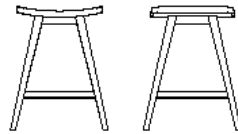

# MINI

ROUILLARD

**HM70**  
LD 19" LS 19" HD 11"  
HS 17,5" PS 18"

**HM71**  
LD 19" LS 19" HD 11"  
HS 17,5" PS 18"

**HM44**  
LD 19" LS 19" HD 11"  
HS 17,5" PS 18"

**HM64**  
LD 19" LS 19" HD 11"  
HS 24" PS 18"

**HM65**  
LD 19" LS 19" HD 11"  
HS 30" PS 18"

**HM84**  
LD 19" LS 19" HD 11"  
HS 24" PS 18"

**HM85**  
LD 19" LS 19" HD 11"  
HS 30" PS 18"

**HW64**  
LS 18" HS 24,5" PS 18"

**HW65**  
LS 18" HS 30" PS 18"