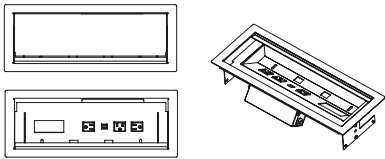

IMAGE	DESCRIPTION	CODE	COLOR	PRICE
	<ul style="list-style-type: none"> <li>- Steel plug in module with 1 power outlet and 2 USB port 2.1</li> <li>- 108" cord</li> <li>- Spill resistant receptacles</li> <li>- 12" wire channel included</li> <li>- Overall dimension: 2 1/4" x 3 3/4"</li> </ul>	EP	Platinum	425
	<ul style="list-style-type: none"> <li>- Steel plug in module with 2 power outlets and 2 USB port 2.1</li> <li>- 2 extra power outlets under</li> <li>- 108" cord</li> <li>- Spill resistant receptacles</li> <li>- 12" wire channel included</li> <li>- Overall dimension: 2 3/4" x 7 3/4"</li> </ul>	JP	Platinum	689
	<ul style="list-style-type: none"> <li>- Steel plug in module with 2 power outlets and 2 USB port 2.1</li> <li>- 108" cord</li> <li>- Spill resistant receptacles</li> <li>- 12" wire channel included</li> <li>- Overall dimension: 2 1/2" x 5 3/4"</li> </ul>	CP	Platinum	504
	<ul style="list-style-type: none"> <li>- Steel plug in module with 2 power outlets</li> <li>- 1 space for telecom plate and 4 spaces for data jack (sold separately)</li> <li>- Access via a door</li> <li>- Convenient power outlet underneath</li> <li>- 108" cord</li> <li>- 12" wire channel included</li> <li>- Overall dimension: 5.34" x 8.98"</li> </ul>	RP	Platinum	625

# ROUILLARD

- Steel plug in module with 3 power outlets and 2 USB port 2.1
- 1 space for telecom plate (sold separately)
- Access via a door
- 108" cord
- Convenient power outlet underneath
- 12" wire channel included
- Overall dimension: 6.25" x 16.25"

### PRICE

- Steel plug in module with 2 power outlets and 2 USB port 2.1
- Convenient power outlet underneath
- 108" cord
- Spill resistant receptacles
- 12" wire channel included
- Overall dimension: 3" x 7 1/4"