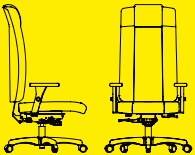

Chaise conférence
Conference Chair

UG60

Tabouret
Stool

UR80

URBEX

ROUILLARD
363, boulevard des Chutes
Québec QC Canada G1E 3G1
t. 418.663.1411 f. 418.666.9619
www.rouillard.ca

UG41
BW 17" SW 18" BH 19.5-21"
SH 18-22" SD 17.5"

UG42
BW 18" SW 19" BH 19.5-21"
SH 18-22" SD 17.5"

UG51
BW 17" SW 18.5" BH 22.5-24"
SH 18-22" SD 17.5"

UG52
BW 18" SW 19" BH 22.5-24"
SH 18-22" SD 17.5"

UG53
BW 19" SW 20" BH 22.5-24"
SH 18-22" SD 18.5"

UG60
BW 17" SW 18" BH 20"
SH 18.5-22.5" SD 17.5"

UG70
BW 17" SW 18.5" BH 18"
SH 18.5" SD 17.5"

UG71
BW 17" SW 18.5" BH 18"
SH 18.5" SD 17.5"

UG92
BW 18" SW 19" BH 29.5-32"
SH 18-22" SD 17.5"

UG93
BW 19" SW 20" BH 29.5-32"
SH 18-22" SD 18.5"

UR80
BW 17" SH 18.5" BH 18-22"
SH 25-35" SD 16"