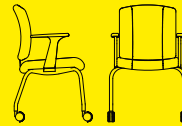

Chaise conférence
Conference Chair

UG60

Tabouret
Stool

UR80

URBEX

ROUILLARD
363, boulevard des Chutes
Québec QC Canada G1E 3G1
t. 418.663.1411 f. 418.666.9619
www.rouillard.ca

UG41
BW 17" SW 18" BH 19.5-21"
SH 18-22" SD 17.5"

UG42
BW 18" SW 19" BH 19.5-21"
SH 18-22" SD 17.5"

UG51
BW 17" SW 18.5" BH 22.5-24"
SH 18-22" SD 17.5"

UG52
BW 18" SW 19" BH 22.5-24"
SH 18-22" SD 17.5"

UG53
BW 19" SW 20" BH 22.5-24"
SH 18-22" SD 18.5"

UG60
BW 17" SW 18" BH 20"
SH 18.5-22.5" SD 17.5"

UG70
BW 17" SW 18.5" BH 18"
SH 18.5" SD 17.5"

UG71
BW 17" SW 18.5" BH 18"
SH 18.5" SD 17.5"

UG92
BW 18" SW 19" BH 29.5-32"
SH 18-22" SD 17.5"

UG93
BW 19" SW 20" BH 29.5-32"
SH 18-22" SD 18.5"

UR80
BW 17" SH 18.5" BH 18-22"
SH 25-35" SD 16"