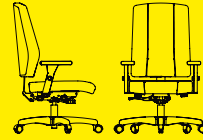

UG92

Grandeur 2 Size 2

UG53

UG93

Grandeur 3 Size 3

Chaise visiteur
Guest Chair

UG70

UG71

Chaise conférence
Conference Chair

UG60

Tabouret
Stool

UR80

URBEX

ROUILLARD
363, boulevard des Chutes
Québec QC Canada G1E 3G1
t. 418.663.1411 f. 418.666.9619
www.rouillard.ca

UG41
BW 17" SW 18" BH 19.5-21"
SH 18-22" SD 17.5"

UG42
BW 18" SW 19" BH 19.5-21"
SH 18-22" SD 17.5"

UG51
BW 17" SW 18.5" BH 22.5-24"
SH 18-22" SD 17.5"

UG52
BW 18" SW 19" BH 22.5-24"
SH 18-22" SD 17.5"

UG53
BW 19" SW 20" BH 22.5-24"
SH 18-22" SD 18.5"

UG60
BW 17" SW 18" BH 20"
SH 18.5-22.5" SD 17.5"